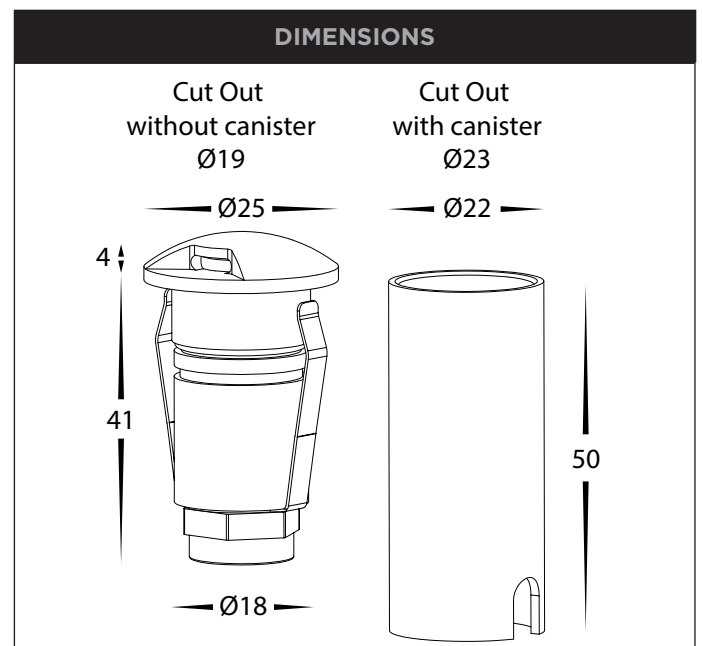

PRODUCT ORDERING	
HCP-271204	316 STAINLESS STEEL
HCP-272204	316 STAINLESS STEEL BLACK
HCP-275204	SOLID BRASS
HCP-276204	SOLID BRASS WITH ANTIQUE BRASS FINISH