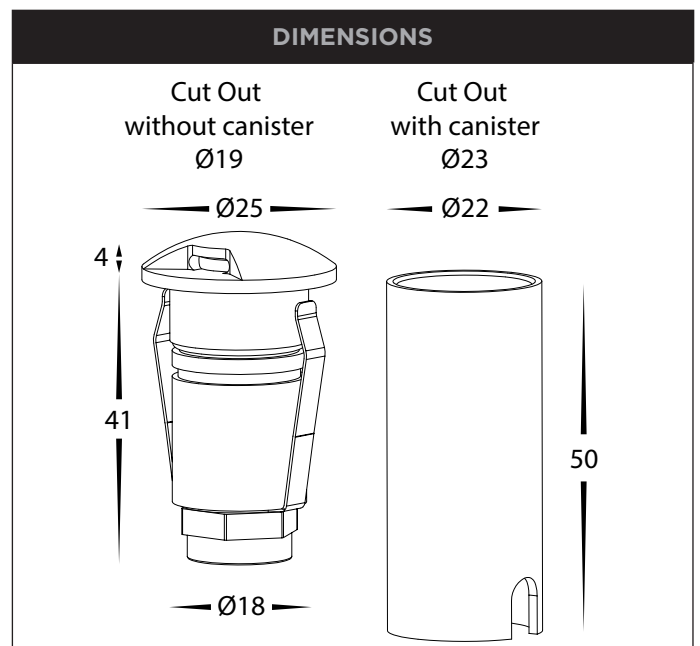

PRODUCT SPECIFICATIONS	
MATERIAL	316 STAINLESS STEEL OR SOLID BRASS
COLOUR / FINISH	STAINLESS STEEL, BLACK, BRASS & ANTIQUE BRASS
COLOUR TEMP	TRI COLOUR - 3000K | 4000K | 5500K
LUMEN OUTPUT	25LM | 35LM | 30LM
INPUT VOLTAGE	24V DC
BUILT IN LED	1W LED
DIMMING	YES
CRI	RA >90
BEAM ANGLE	36°
IP RATING	IP67
IK RATING	IK10
TRAFFICABLE	UP TO 500KGS
WARRANTY	5 YEARS REPLACEMENT

PRODUCT ORDERING	
HCP-271203	316 STAINLESS STEEL
HCP-272203	316 STAINLESS STEEL BLACK
HCP-275203	SOLID BRASS
HCP-276203	SOLID BRASS WITH ANTIQUE BRASS FINISH