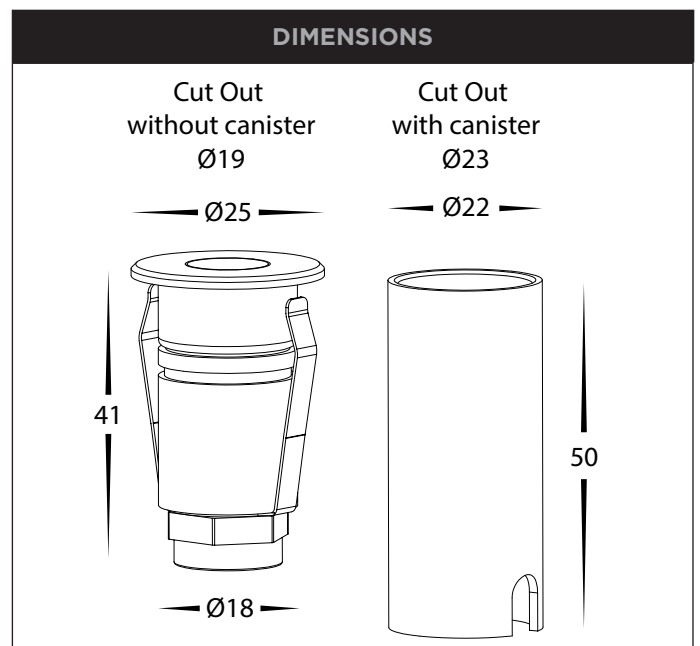

PRODUCT SPECIFICATIONS	
MATERIAL	316 STAINLESS STEEL OR SOLID BRASS
COLOUR / FINISH	STAINLESS STEEL, BLACK, BRASS & ANTIQUE BRASS
COLOUR TEMP	TRI COLOUR - 3000K | 4000K | 5500K
LUMEN OUTPUT	75LM | 85LM | 80LM
INPUT VOLTAGE	24V DC
BUILT IN LED	1W LED
DIMMING	YES
CRI	RA >90
BEAM ANGLE	36°
IP RATING	IP67
IK RATING	IK10
TRAFFICABLE	UP TO 500KGS
WARRANTY	5 YEARS REPLACEMENT

PRODUCT ORDERING	
HCP-271201	316 STAINLESS STEEL
HCP-272201	316 STAINLESS STEEL BLACK
HCP-275201	SOLID BRASS
HCP-276201	SOLID BRASS WITH ANTIQUE BRASS FINISH