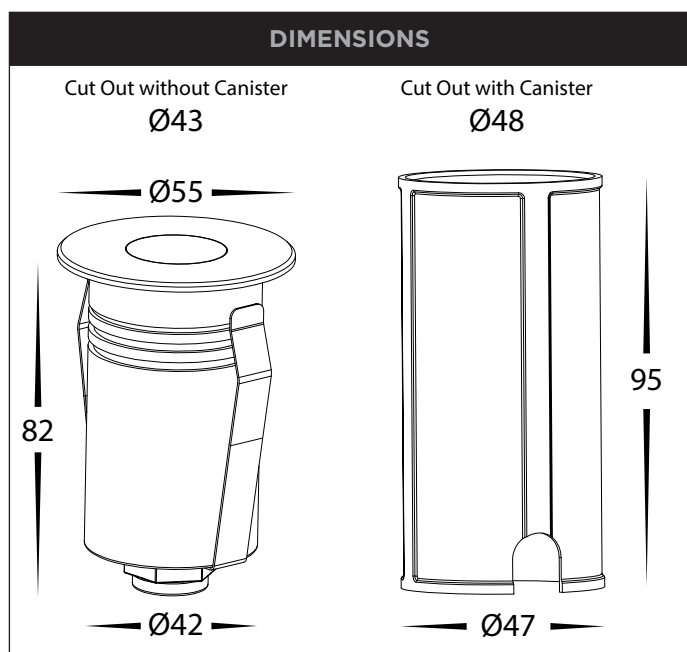

PRODUCT SPECIFICATIONS	
MATERIAL	316 STAINLESS STEEL OR SOLID BRASS
COLOUR / FINISH	STAINLESS STEEL, BLACK, BRASS & ANTIQUE BRASS
COLOUR TEMP	RGBW - RGB + 3000K
LUMEN OUTPUT	105LM - 3000K
INPUT VOLTAGE	24V DC
BUILT IN LED	2.5W LED
DIMMING	YES
CRI	RA >90
BEAM ANGLE	40°
IP RATING	IP67
IK RATING	IK10
TRAFFICABLE	UP TO 500KGS
WARRANTY	5 YEARS REPLACEMENT

PRODUCT ORDERING	
HCP-271110	316 STAINLESS STEEL
HCP-272110	316 STAINLESS STEEL BLACK
HCP-275110	SOLID BRASS
HCP-276110	SOLID BRASS WITH ANTIQUE BRASS FINISH

i Solid Brass fittings will naturally tarnish, Solid brass fittings with additional coatings (Antique Brass & Graphite) may tarnish through the coating when installed in outdoor environments