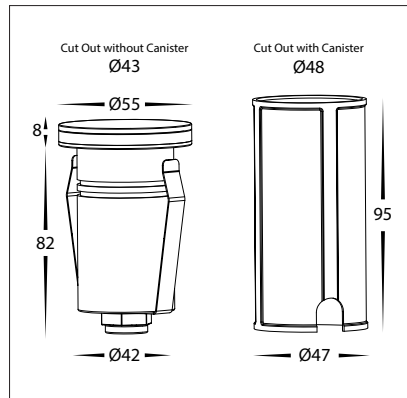

316 STAINLESS STEEL

316 STAINLESS STEEL BLACK

316 STAINLESS STEEL WHITE

SOLID BRASS

SOLID BRASS WITH ANTIQUE BRASS FINISH

PRODUCT ORDERING	
HCP-271207	316 STAINLESS STEEL
HCP-272207	316 STAINLESS STEEL BLACK
HCP-273107	316 STAINLESS STEEL WHITE
HCP-275207	SOLID BRASS
HCP-276207	SOLID BRASS WITH ANTIQUE FINISH