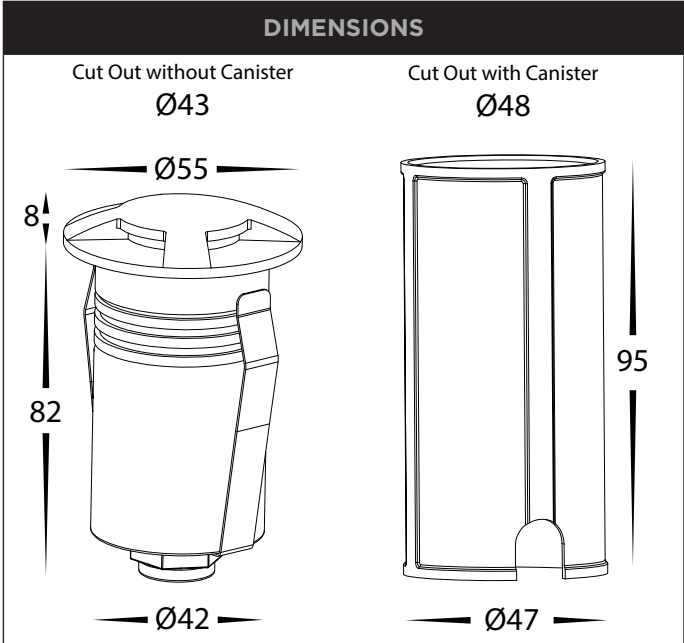

# 2.5W 55MM 4 WAY INGROUND OR DECK LIGHTS

PRODUCT SPECIFICATIONS	
MATERIAL	316 STAINLESS STEEL OR SOLID BRASS
COLOUR / FINISH	STAINLESS STEEL, BLACK, BRASS & ANTIQUE BRASS
COLOUR TEMP	TRI COLOUR - 3000K   4000K   5500K
LUMEN OUTPUT	50LM   60LM   55LM
INPUT VOLTAGE	24V DC
BUILT IN LED	2.5W LED
DIMMING	YES
CRI	RA >90
BEAM ANGLE	40°
IP RATING	IP67
IK RATING	IK10
TRAFFICABLE	UP TO 500KGS
WARRANTY	5 YEARS REPLACEMENT

PRODUCT ORDERING	
HCP-271106	316 STAINLESS STEEL
HCP-272106	316 STAINLESS STEEL BLACK
HCP-275106	SOLID BRASS
HCP-276106	SOLID BRASS WITH ANTIQUE BRASS FINISH

**i** Solid Brass fittings will naturally tarnish, Solid brass fittings with additional coatings (Antique Brass & Graphite) may tarnish through the coating when installed in outdoor environments