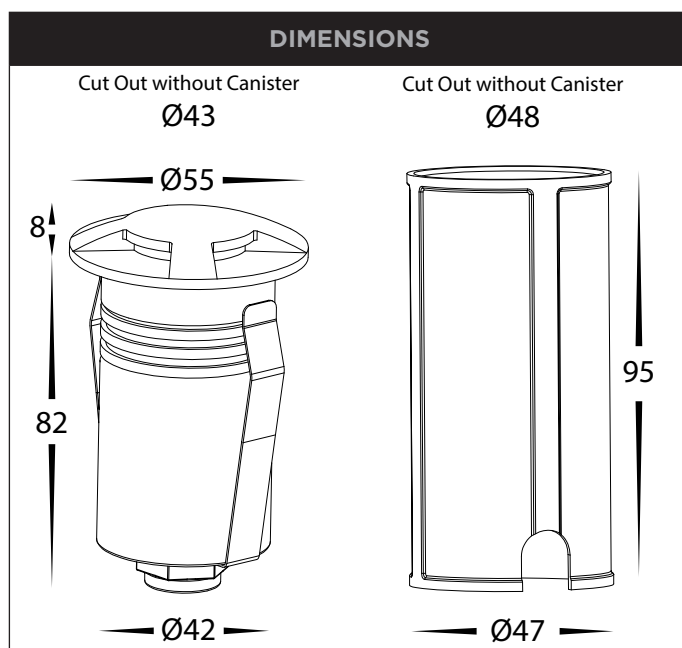

PRODUCT ORDERING	
HCP-271105	316 STAINLESS STEEL
HCP-272105	316 STAINLESS STEEL BLACK
HCP-275105	SOLID BRASS
HCP-276105	SOLID BRASS WITH ANTIQUE BRASS FINISH

i Solid Brass fittings will naturally tarnish, Solid brass fittings with additional coatings (Antique Brass & Graphite) may tarnish through the coating when installed in outdoor environments