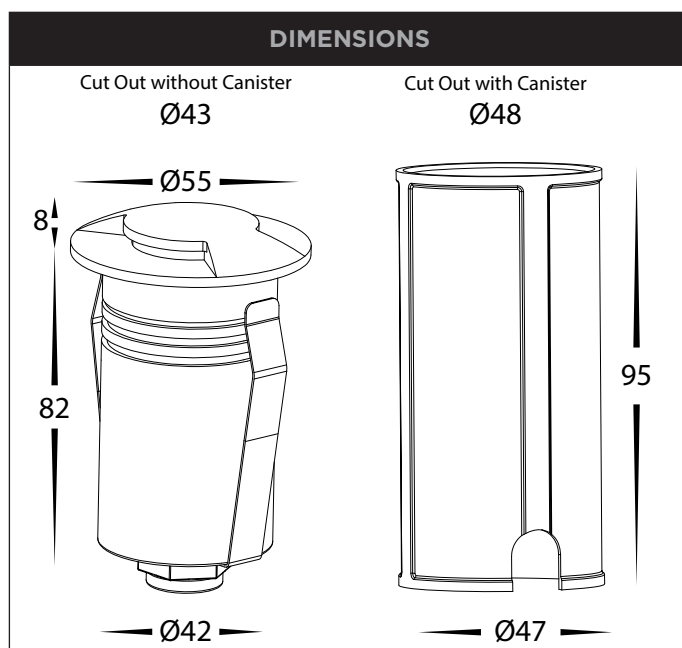

Solid Brass fittings will naturally tarnish, Solid brass fittings with additional coatings (Antique Brass & Graphite) may tarnish through the coating when installed in outdoor environments

Web: www.havitcommercial.com.au
Email: sales@havitcommercial.com.au
Phone: 02 9381 8383

ADDRESS: 8/133 Beauchamp Road, Matraville, N.S.W., 2036

Warranty Terms & Conditions

www.havitcommercial.com.au