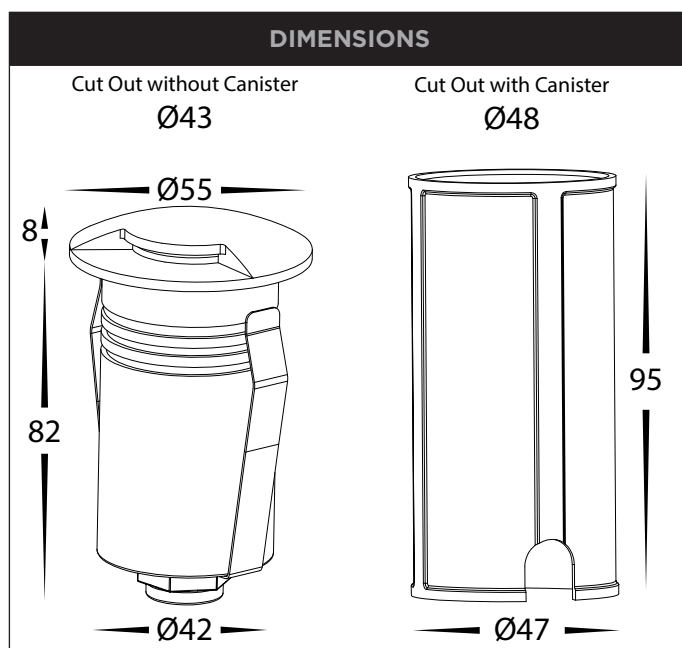

PRODUCT ORDERING	
HCP-271103	316 STAINLESS STEEL
HCP-272103	316 STAINLESS STEEL BLACK
HCP-275103	SOLID BRASS
HCP-276103	SOLID BRASS WITH ANTIQUE BRASS FINISH