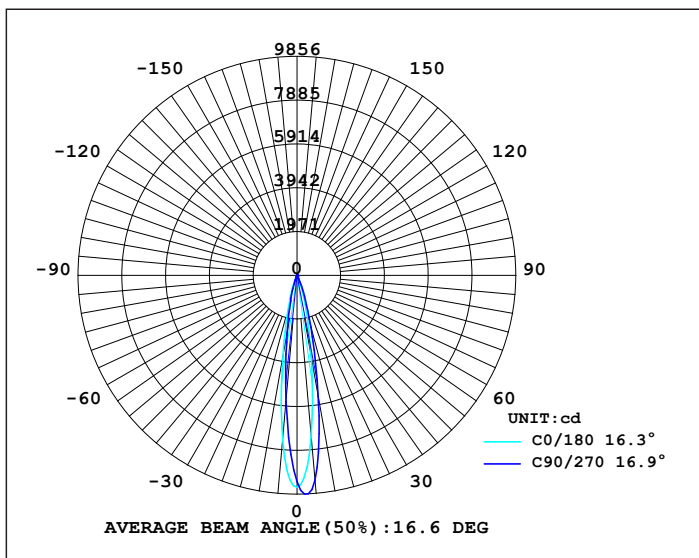

PHOTOMETRICS