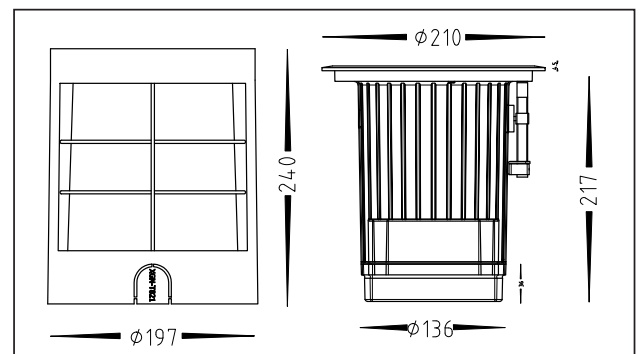

OTHER DATA

ADJUSTMENT TOOL (SUPPLIED WITH FITTING)