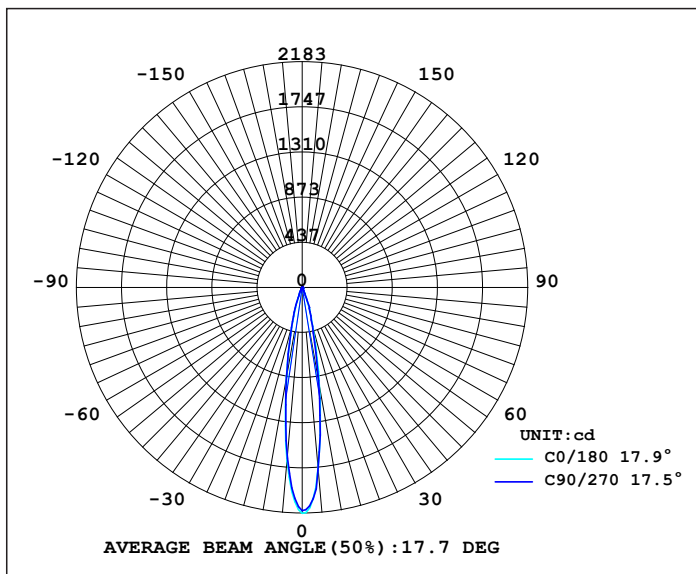

PHOTOMETRICS