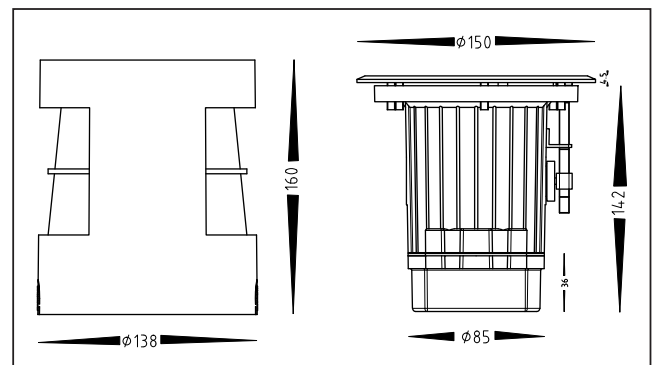

OTHER DATA

ADJUSTMENT TOOL (SUPPLIED WITH FITTING)