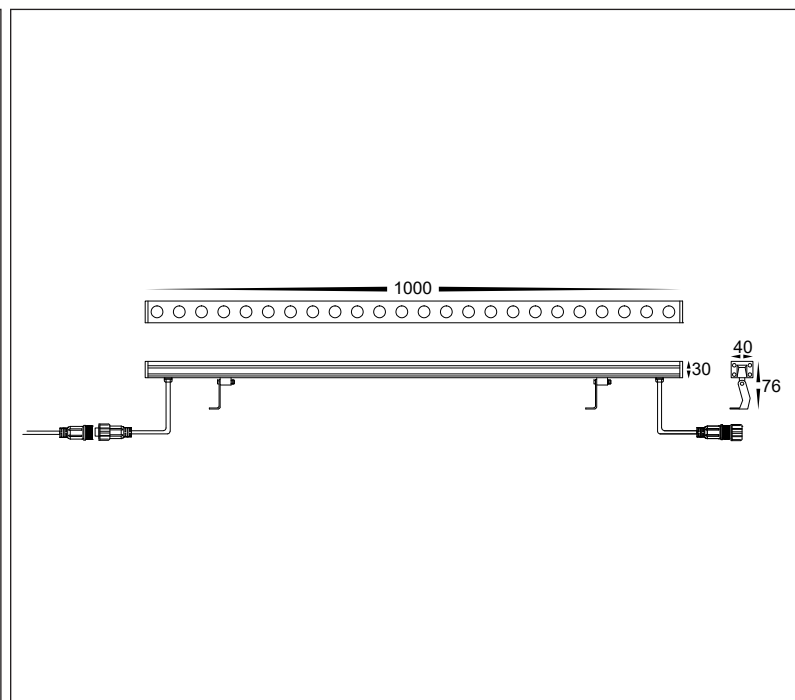

# OUTDOOR LINEAR WALL WASHERS

1000MM WALL WASHER	
MATERIAL	ANODISED ALUMINIUM
COLOUR / FINISH	MATT BLACK
COLOUR TEMP.	3000K   4000K   5000K
INPUT VOLTAGE	24V DC
LUMEN OUTPUT	1835LM   1850LM   2010LM
BUILT IN LED	24W
DIMMING	YES
CRI:	RA >80
BEAM ANGLE	45°
IP RATING	IP65
WARRANTY	5 YEARS REPLACEMENT

3000K			
HCP-247243-45	24W LED	3000K	1835LM
4000K			
HCP-247244-45	24W LED	4000K	1850LM
5000K			
HCP-247245-45	24W LED	5000K	2010LM

CABLE EXTENSION		
HCP-24700-EXT	1500MM EXTENSION CABLE TO CONNECT 2 X FITTINGS	