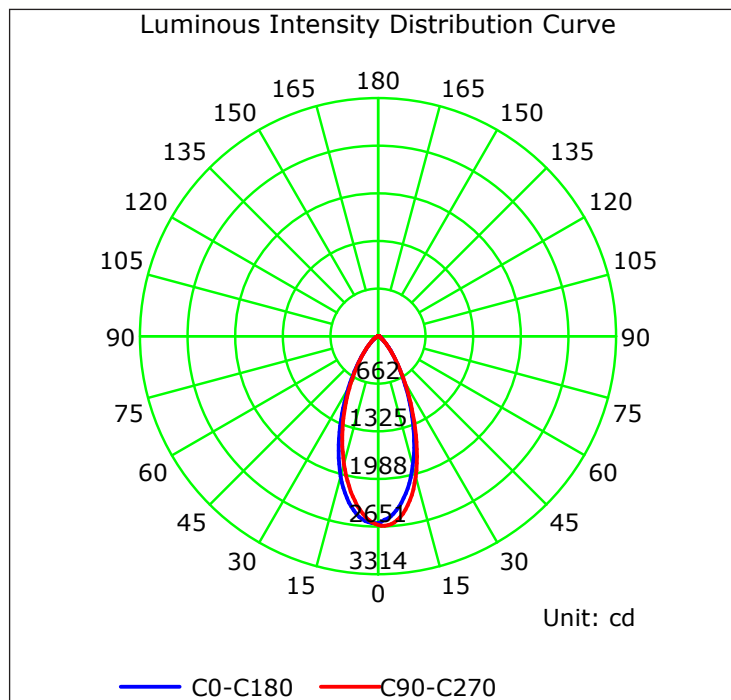

# OUTDOOR LINEAR WALL WASHERS

1000MM WALL WASHER	
MATERIAL	ANODISED ALUMINIUM
COLOUR / FINISH	MATT BLACK
COLOUR TEMP.	3000K   4000K   5000K
INPUT VOLTAGE	24V DC
LUMEN OUTPUT	1835LM   1850LM   2010LM
BUILT IN LED	24W
DIMMING	YES
CRI:	RA >80
BEAM ANGLE	45°
IP RATING	IP65
WARRANTY	5 YEARS REPLACEMENT

3000K			
HCP-247243-45	24W LED	3000K	1835LM
4000K			
HCP-247244-45	24W LED	4000K	1850LM
5000K			
HCP-247245-45	24W LED	5000K	2010LM

CABLE EXTENSION		
HCP-24700-EXT	1500MM EXTENSION CABLE TO CONNECT 2 X FITTINGS	

**PHOTOMETRICS**