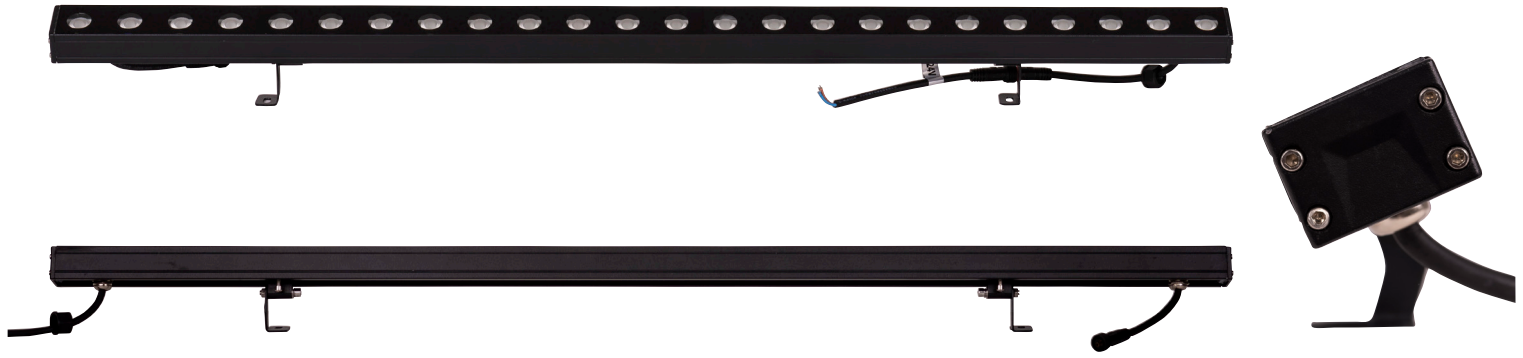

# OUTDOOR LINEAR WALL WASHERS

1000MM WALL WASHER	
MATERIAL	ANODISED ALUMINIUM
COLOUR / FINISH	MATT BLACK
COLOUR TEMP.	3000K   4000K   5000K
INPUT VOLTAGE	24V DC
LUMEN OUTPUT	1835LM   1850LM   2010LM
BUILT IN LED	24W
DIMMING	YES
CRI:	RA >80
BEAM ANGLE	45°
IP RATING	IP65
WARRANTY	5 YEARS REPLACEMENT

3000K			
HCP-247243-45	24W LED	3000K	1835LM
4000K			
HCP-247244-45	24W LED	4000K	1850LM
5000K			
HCP-247245-45	24W LED	5000K	2010LM

CABLE EXTENSION		
HCP-24700-EXT	1500MM EXTENSION CABLE TO CONNECT 2 X FITTINGS	