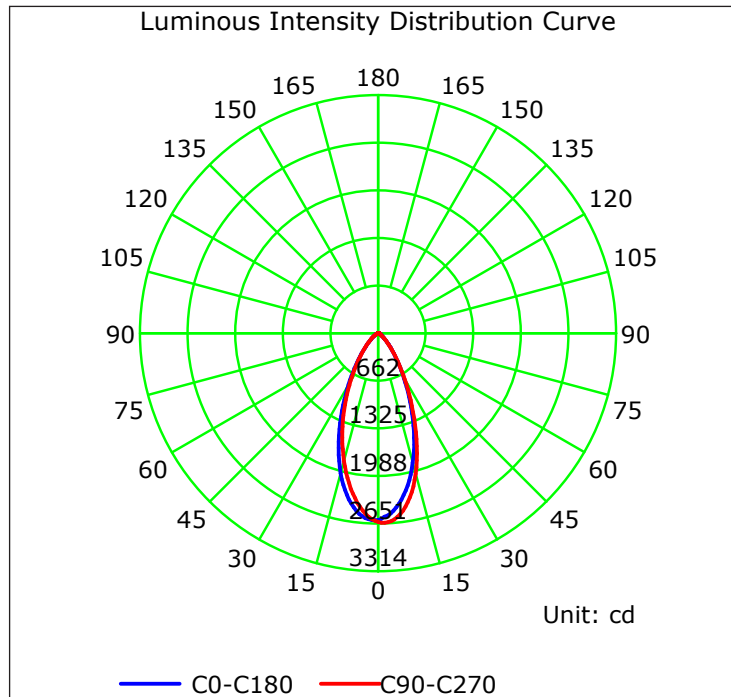

OUTDOOR LINEAR WALL WASHERS

1000MM WALL WASHER	
MATERIAL	ANODISED ALUMINIUM
COLOUR / FINISH	MATT BLACK
COLOUR TEMP.	RGBC RGBW
INPUT VOLTAGE	24V DC
LUMEN OUTPUT	1270LM 1276LM
BUILT IN LED	24W
DIMMING	YES WITH RGBC OR RGBW CONTROLLER
CRI:	RA >80
BEAM ANGLE	45°
IP RATING	IP65
WARRANTY	5 YEARS REPLACEMENT

RGBC			
HCP-247240-45	24W LED	RGBC	1270LM
RGBW			
HCP-247241-45	24W LED	RGBW	1276LM

CABLE EXTENSION		
HCP-24701-EXT	1500MM EXTENSION CABLE TO CONNECT 2 X FITTINGS	

PHOTOMETRICS