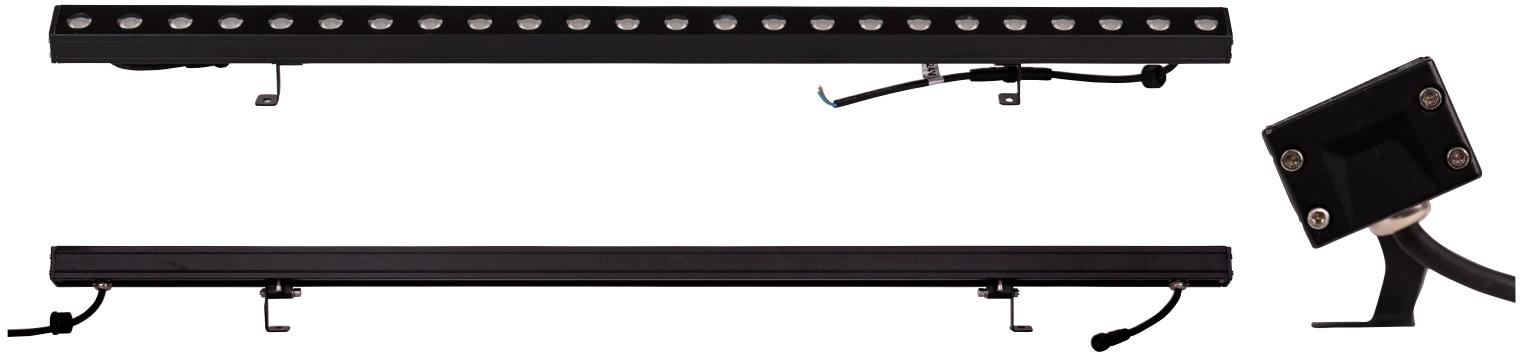

OUTDOOR LINEAR WALL WASHERS

1000MM WALL WASHER	
MATERIAL	ANODISED ALUMINIUM
COLOUR / FINISH	MATT BLACK
COLOUR TEMP.	RGBC RGBW
INPUT VOLTAGE	24V DC
LUMEN OUTPUT	1270LM 1276LM
BUILT IN LED	24W
DIMMING	YES WITH RGBC OR RGBW CONTROLLER
CRI:	RA >80
BEAM ANGLE	45°
IP RATING	IP65
WARRANTY	5 YEARS REPLACEMENT

RGBC			
HCP-247240-45	24W LED	RGBC	1270LM
RGBW			
HCP-247241-45	24W LED	RGBW	1276LM

CABLE EXTENSION		
HCP-24701-EXT	1500MM EXTENSION CABLE TO CONNECT 2 X FITTINGS	

PHOTOMETRICS