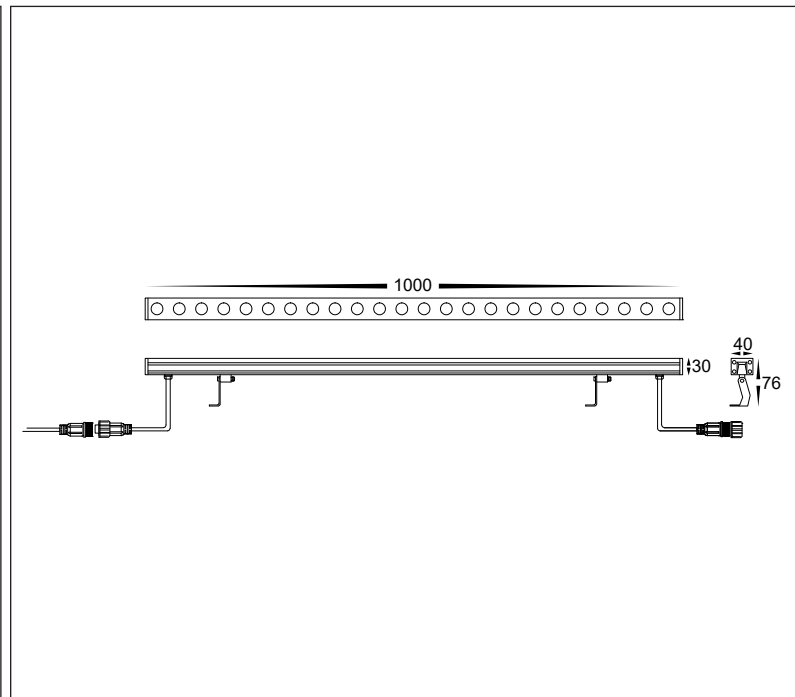

OUTDOOR LINEAR WALL WASHERS

1000MM WALL WASHER	
MATERIAL	ANODISED ALUMINIUM
COLOUR / FINISH	MATT BLACK
COLOUR TEMP.	RGBC RGBW
INPUT VOLTAGE	24V DC
LUMEN OUTPUT	1270LM 1276LM
BUILT IN LED	24W
DIMMING	YES WITH RGBC OR RGBW CONTROLLER
CRI:	RA >80
BEAM ANGLE	45°
IP RATING	IP65
WARRANTY	5 YEARS REPLACEMENT

RGBC			
HCP-247240-45	24W LED	RGBC	1270LM
RGBW			
HCP-247241-45	24W LED	RGBW	1276LM

CABLE EXTENSION		
HCP-24701-EXT	1500MM EXTENSION CABLE TO CONNECT 2 X FITTINGS	

PHOTOMETRICS