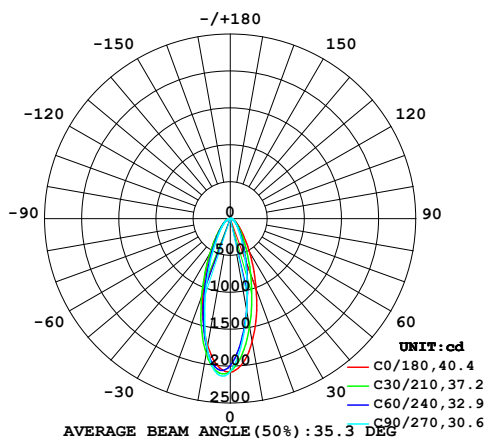

LUMINOUS INTENSITY DISTRIBUTION DIAGRAM

PHOTOMETRICS

Web: www.havitcommercial.com.au
Email: sales@havitcommercial.com.au
Phone: 02 9381 8383
ADDRESS: 8/133 Beauchamp Road, Matraville, N.S.W., 2036

Warranty Terms & Conditions

www.havitcommercial.com.au