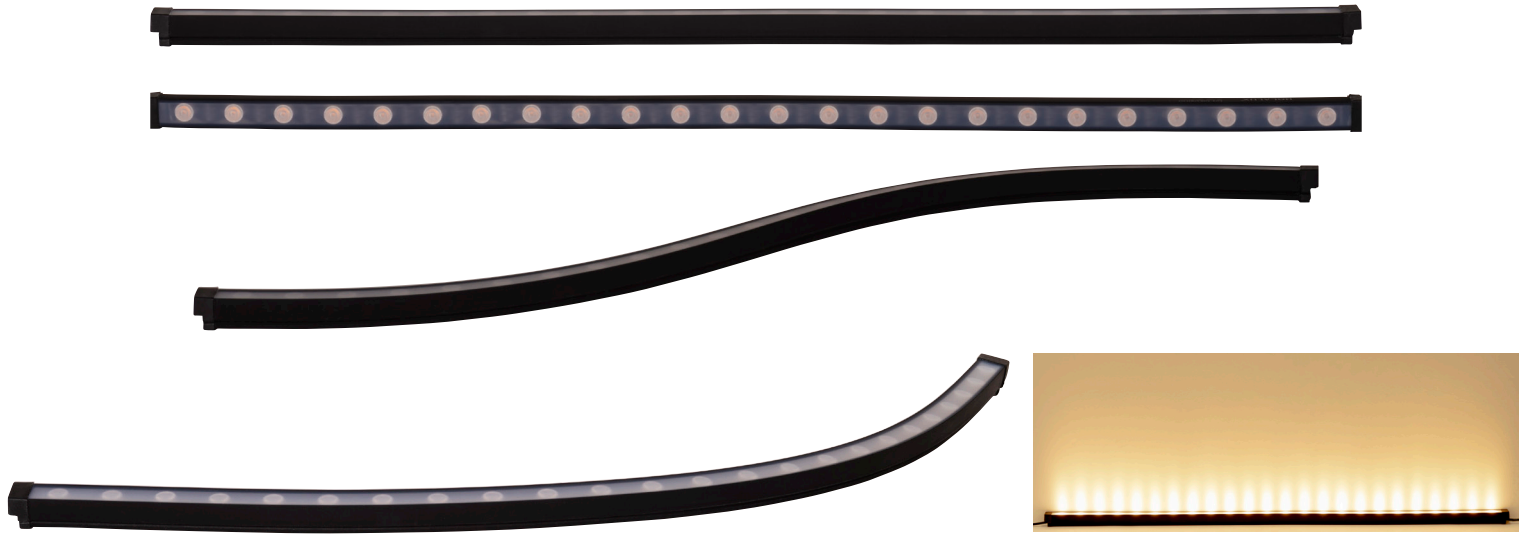

BENDABLE OUTDOOR LINEAR WALL WASHERS

1000MM WALL WASHER	
MATERIAL	SILICON
COLOUR / FINISH	MATT BLACK
COLOUR TEMP.	3000K 4000K 6000K
INPUT VOLTAGE	24V DC
LUMEN OUTPUT	1195LM 1210LM 1310LM
BUILT IN LED	18W
DIMMING	NO
MOUNTING	SUPPLIED WITH 4X MOUNTING CLIPS
CRI:	RA >80
BEAM ANGLE	45°
IP RATING	IP65
BENDING RADIUS	VERTICAL - 40MM HORIZONTAL - 30MM
WARRANTY	5 YEARS REPLACEMENT

3000K			
HCP-247183-45	18W LED	3000K	1195LM
4000K			
HCP-247184-45	18W LED	4000K	1210LM
6000K			
HCP-247186-45	18W LED	6000K	1310LM
ACCESSORIES			
HCP-24718-BEND	BENDABLE CHANNEL (1000MM LENGTH)		
HCP-24718-ALU	ALUMINIUM CHANNEL (1000MM LENGTH)		