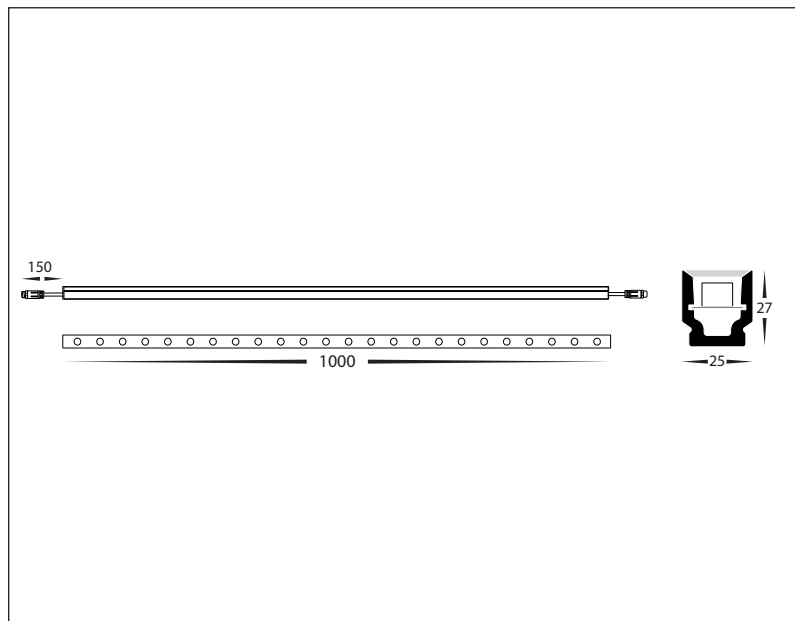

LUMINOUS INTENSITY DISTRIBUTION DIAGRAM

PHOTOMETRICS

Web: www.havitcommercial.com.au
Email: sales@havitcommercial.com.au
Phone: 02 9381 8383
ADDRESS: 8/133 Beauchamp Road, Matraville, N.S.W., 2036

Warranty Terms & Conditions

www.havitcommercial.com.au