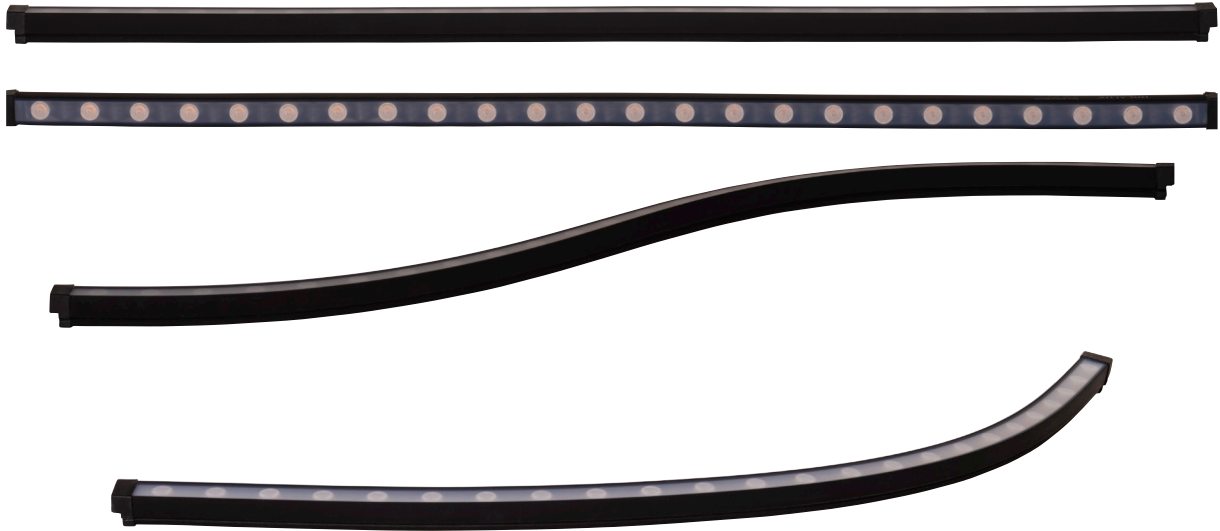

BENDABLE RGBW OUTDOOR LINEAR WALL WASHER

1000MM WALL WASHER	
MATERIAL	SILICON
COLOUR / FINISH	MATT BLACK
COLOUR TEMP.	RGBW (RGB + 3000K)
INPUT VOLTAGE	24V DC
LUMEN OUTPUT	278LM (3000K)
BUILT IN LED	18W
DIMMING	YES - WITH LED CONTROLLER
MOUNTING	SUPPLIED WITH 4X MOUNTING CLIPS
CRI:	RA >80
BEAM ANGLE	45°
IP RATING	IP65
BENDING RADIUS	VERTICAL - 40MM HORIZONTAL - 30MM
WARRANTY	5 YEARS REPLACEMENT

RGBW			
HCP-247181-45	18W LED	RGBW	278LM

ACCESSORIES		
HCP-24718-BEND	BENDABLE CHANNEL (1000MM LENGTH)	
HCP-24718-ALU	ALUMINIUM CHANNEL (1000MM LENGTH)	

COMPATIBLE CONTROLLERS		
	HCP-75231	TOUCH PANEL CONTROLLER
	HCP-75233	TOUCH PANEL CONTROLLER
	HCP-78241	REMOTE CONTROLLER
	HCP-76242	RF RECEIVER TO SUIT HCP-75233 & HCP-78241