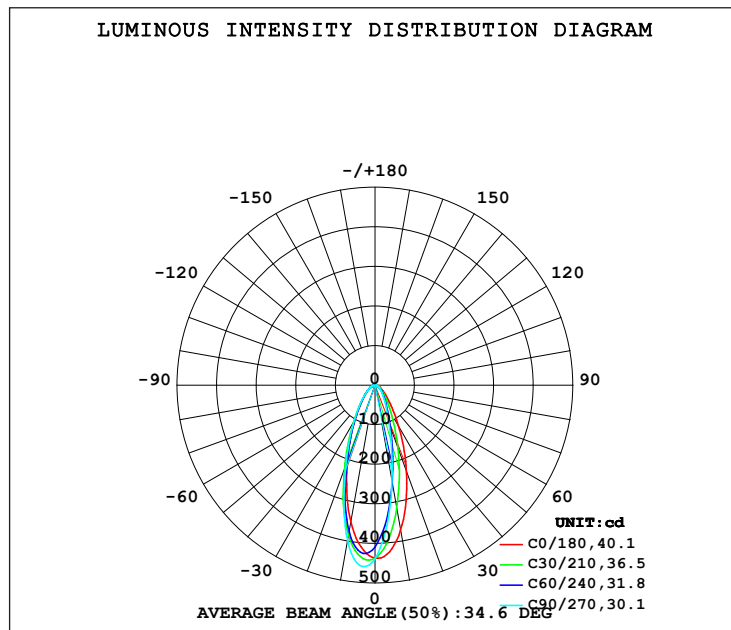

COMPATIBLE CONTROLLERS		
	HCP-75231	TOUCH PANEL CONTROLLER
	HCP-75233	TOUCH PANEL CONTROLLER
	HCP-78241	REMOTE CONTROLLER
	HCP-76242	RF RECEIVER TO SUIT HCP-75233 & HCP-78241

PHOTOMETRICS

Web: www.havitcommercial.com.au
Email: sales@havitcommercial.com.au
Phone: 02 9381 8383
ADDRESS: 8/133 Beauchamp Road, Matraville, N.S.W., 2036

Warranty Terms & Conditions

www.havitcommercial.com.au