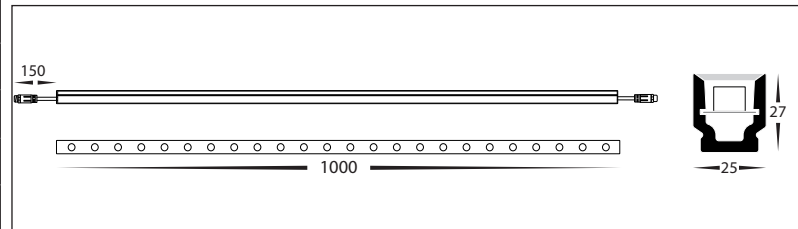

BENDABLE RGBW OUTDOOR LINEAR WALL WASHER

1000MM WALL WASHER	
MATERIAL	SILICON
COLOUR / FINISH	MATT BLACK
COLOUR TEMP.	RGBW (RGB + 3000K)
INPUT VOLTAGE	24V DC
LUMEN OUTPUT	278LM (3000K)
BUILT IN LED	18W
DIMMING	YES - WITH LED CONTROLLER
MOUNTING	SUPPLIED WITH 4X MOUNTING CLIPS
CRI:	RA >80
BEAM ANGLE	45°
IP RATING	IP65
BENDING RADIUS	VERTICAL - 40MM HORIZONTAL - 30MM
WARRANTY	5 YEARS REPLACEMENT

RGBW			
HCP-247181-45	18W LED	RGBW	278LM

ACCESSORIES		
HCP-24718-BEND	BENDABLE CHANNEL (1000MM LENGTH)	
HCP-24718-ALU	ALUMINIUM CHANNEL (1000MM LENGTH)	

COMPATIBLE CONTROLLERS		
	HCP-75231	TOUCH PANEL CONTROLLER
	HCP-75233	TOUCH PANEL CONTROLLER
	HCP-78241	REMOTE CONTROLLER
	HCP-76242	RF RECEIVER TO SUIT HCP-75233 & HCP-78241