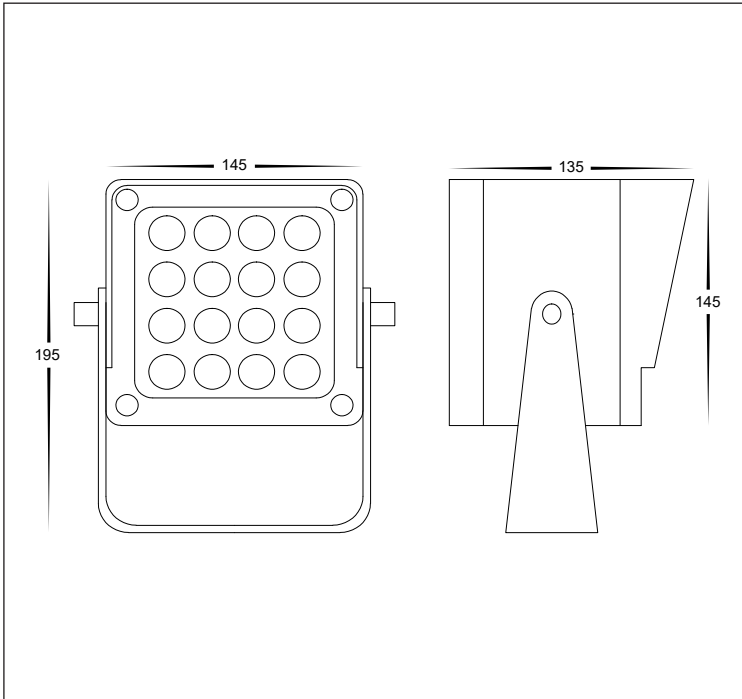

## 36W ALUMINIUM BLACK SPOT LIGHT

MATERIAL	ALUMINIUM
COLOUR / FINISH	MATT BLACK
COLOUR TEMP	3000K   4000K   5500K (TRI-COLOUR)
LUMEN OUTPUT	1445LM   1897LM   1905LM
INPUT VOLTAGE	240V AC OR 24V DC (240V MODEL SUPPLIED WITH FLEX AND PLUG)
BUILT IN LED	36W LED
MOUNTING	SURFACE MOUNTED OR SPIKE (SPIKE CAN ONLY BE USED WITH 24V DC MODEL)
DIMMING	TRIAC DIMMABLE (240V MODEL ONLY)
CRI	RA >80
BEAM ANGLE	30°
IP RATING	IP65
IK RATING	IK08
WARRANTY	5 YEARS REPLACEMENT

## PRODUCT ORDERING

HCP-242361	3000K 4000K 5500K	1445LM 1897LM 1905LM	36W LED	240V
HCP-242361-24V	3000K 4000K 5500K	1445LM 1897LM 1905LM	36W LED	24V DC

## DIMENSIONS