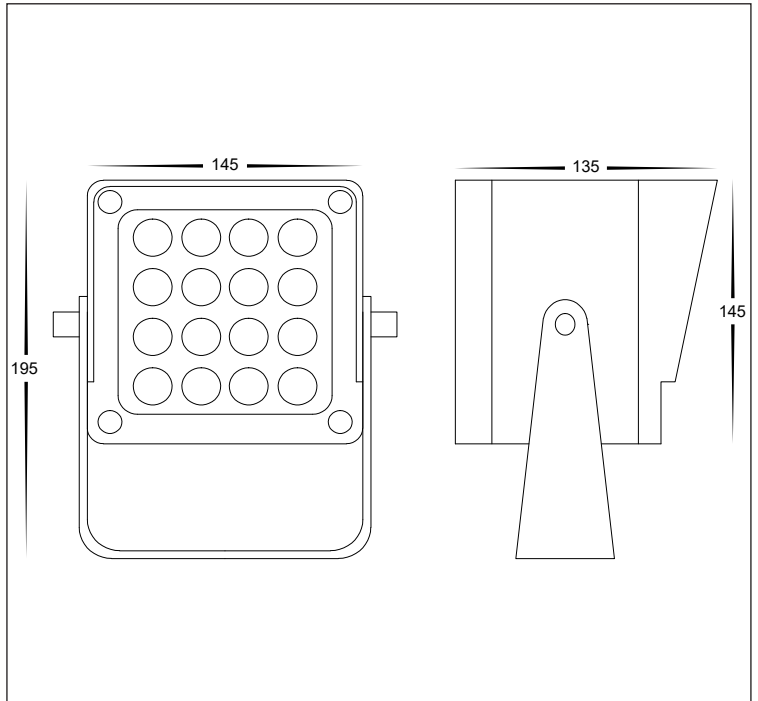

DIMENSIONS

Web: www.havitcommercial.com.au
Email: sales@havitcommercial.com.au
Phone: 02 9381 8383
ADDRESS: 8/133 Beauchamp Road, Matraville, N.S.W., 2036

Warranty Terms & Conditions

www.havitcommercial.com.au