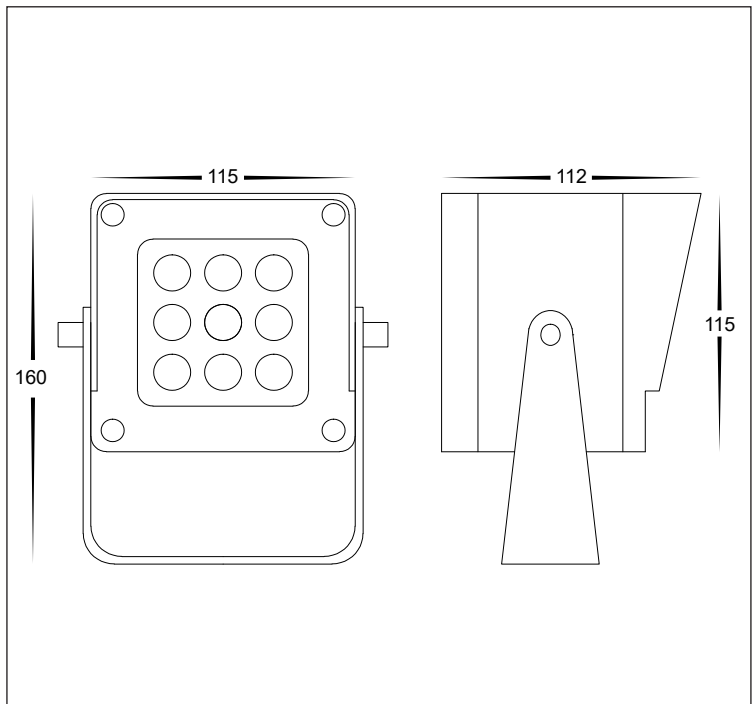

DIMENSIONS

Web: www.havitcommercial.com.au
Email: sales@havitcommercial.com.au
Phone: 02 9381 8383

ADDRESS: 8/133 Beauchamp Road, Matraville, N.S.W., 2036

Warranty Terms & Conditions

www.havitcommercial.com.au