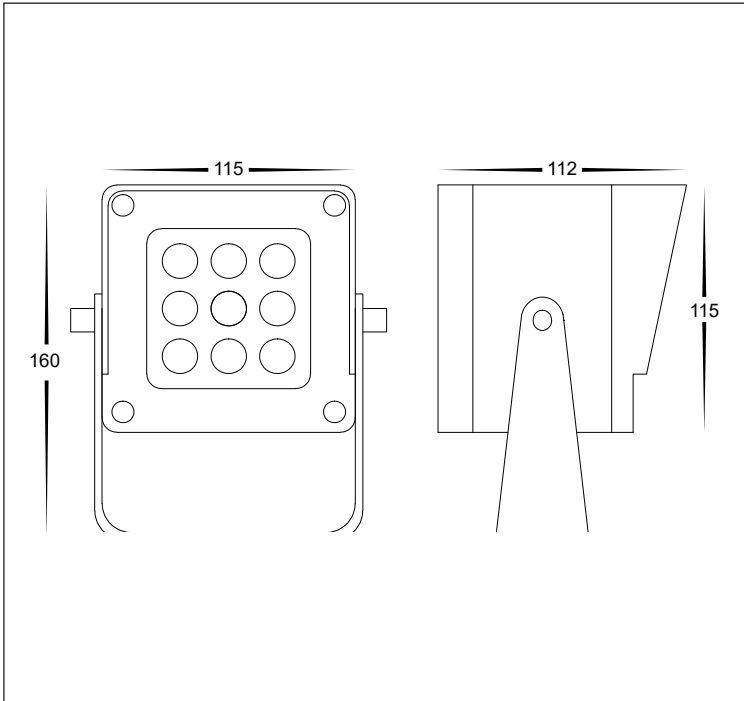

18W ALUMINIUM BLACK SPOT LIGHT

18W ALUMINIUM BLACK SPOT LIGHT

MATERIAL	ALUMINIUM
COLOUR / FINISH	MATT BLACK
COLOUR TEMP	3000K 4000K 5500K (TRI-COLOUR)
LUMEN OUTPUT	880LM 905LM 905LM
INPUT VOLTAGE	240V AC OR 24V DC (240V MODEL SUPPLIED WITH FLEX AND PLUG)
BUILT IN LED	18W LED
MOUNTING	SURFACE MOUNTED OR SPIKE (SPIKE CAN ONLY BE USED WITH 24V DC MODEL)
DIMMING	TRIAC DIMMABLE (240V MODEL ONLY)
CRI	RA >80
BEAM ANGLE	30°
IP RATING	IP65
IK RATING	IK08
WARRANTY	5 YEARS REPLACEMENT

PRODUCT ORDERING

HCP-242181	3000K 4000K 5500K	880LM 905LM 905LM	18W LED	240V
HCP-242181-24V	3000K 4000K 5500K	880LM 905LM 905LM	18W LED	24V DC

DIMENSIONS

PHOTOMETRICS