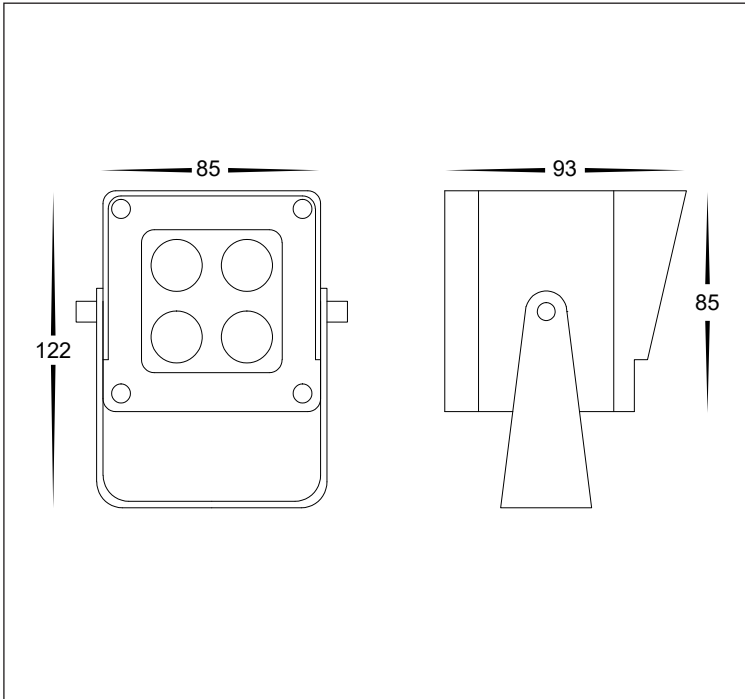

## 9W ALUMINIUM BLACK SPOT LIGHT

MATERIAL	ALUMINIUM
COLOUR / FINISH	MATT BLACK
COLOUR TEMP	3000K   4000K   5500K (TRI-COLOUR)
LUMEN OUTPUT	327LM   359LM   360LM
INPUT VOLTAGE	240V AC OR 24V DC (240V MODEL SUPPLIED WITH FLEX AND PLUG)
BUILT IN LED	9W LED
MOUNTING	SURFACE MOUNTED OR SPIKE (SPIKE CAN ONLY BE USED WITH 24V DC MODEL)
DIMMING	TRIAC DIMMABLE (240V MODEL ONLY)
CRI	RA >80
BEAM ANGLE	30°
IP RATING	IP65
IK RATING	IK08
WARRANTY	5 YEARS REPLACEMENT

## DIMENSIONS