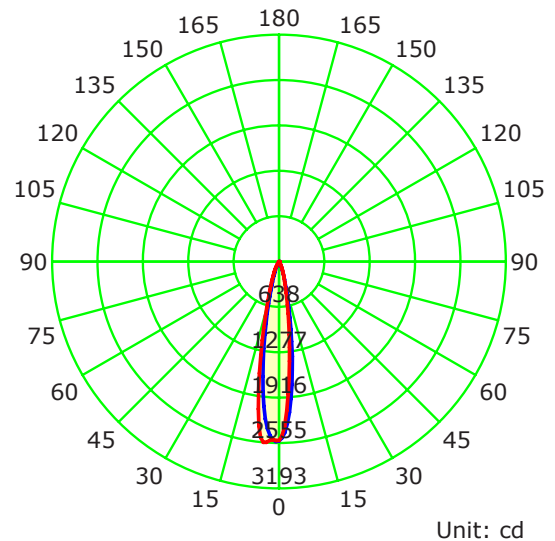

PHOTOMETRICS

Luminous Intensity Distribution Curve