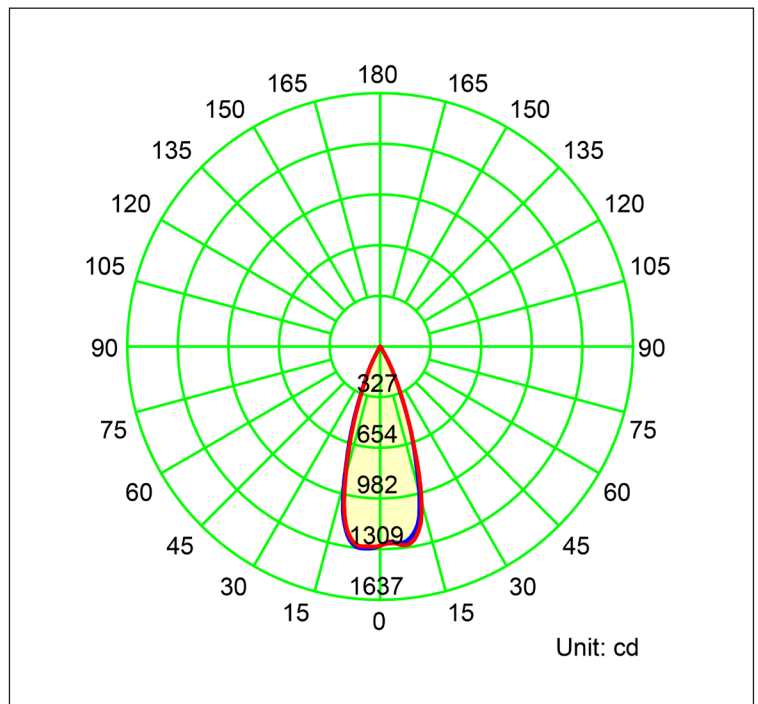

7W ALUMINIUM BLACK GARDEN LIGHT

7W GARDEN LIGHT	
MATERIAL	ALUMINIUM
COLOUR / FINISH	MATT BLACK
COLOUR TEMP	3000K 4000K 5500K (TRI-COLOUR)
LUMEN OUTPUT	461LM 503LM 511LM
INPUT VOLTAGE	24V DC
BUILT IN LED	7W LED
DIMMING	NON-DIMMABLE
CRI	RA >80
BEAM ANGLE	36°
IP RATING	IP65
WARRANTY	5 YEARS REPLACEMENT

ALUMINIUM BLACK			
HCP-242070	3000K	461LM	7W LED
	4000K	503LM	
	5500K	511LM	

PHOTOMETRICS

Warranty Terms & Conditions

Wall Lights

Compatible LED Drivers