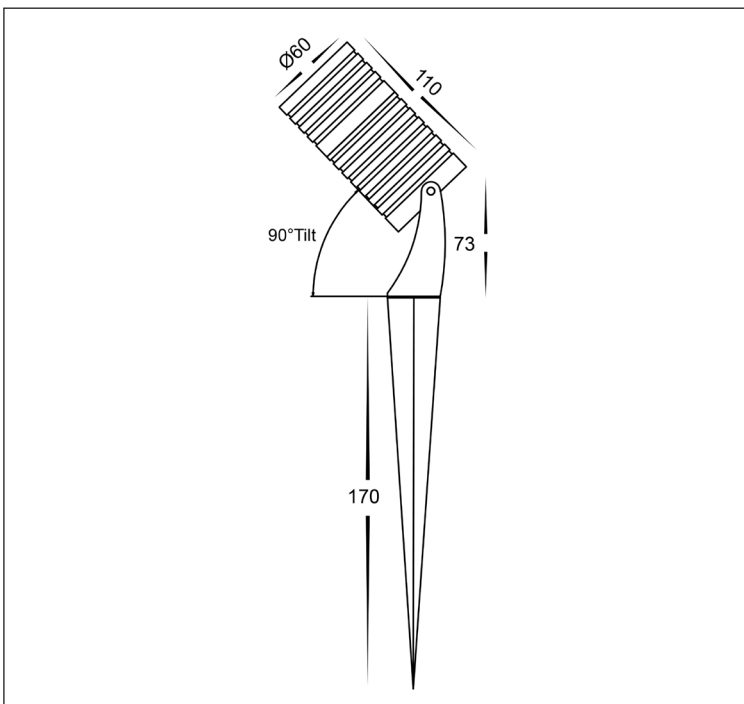

7W ALUMINIUM BLACK GARDEN LIGHT

7W GARDEN LIGHT	
MATERIAL	ALUMINIUM
COLOUR / FINISH	MATT BLACK
COLOUR TEMP	3000K 4000K 5500K (TRI-COLOUR)
LUMEN OUTPUT	461LM 503LM 511LM
INPUT VOLTAGE	24V DC
BUILT IN LED	7W LED
DIMMING	NON-DIMMABLE
CRI	RA >80
BEAM ANGLE	36°
IP RATING	IP65
WARRANTY	5 YEARS REPLACEMENT

ALUMINIUM BLACK			
HCP-242070	3000K	461LM	7W LED
	4000K	503LM	
	5500K	511LM	

PHOTOMETRICS

Warranty Terms & Conditions

Wall Lights

Compatible LED Drivers