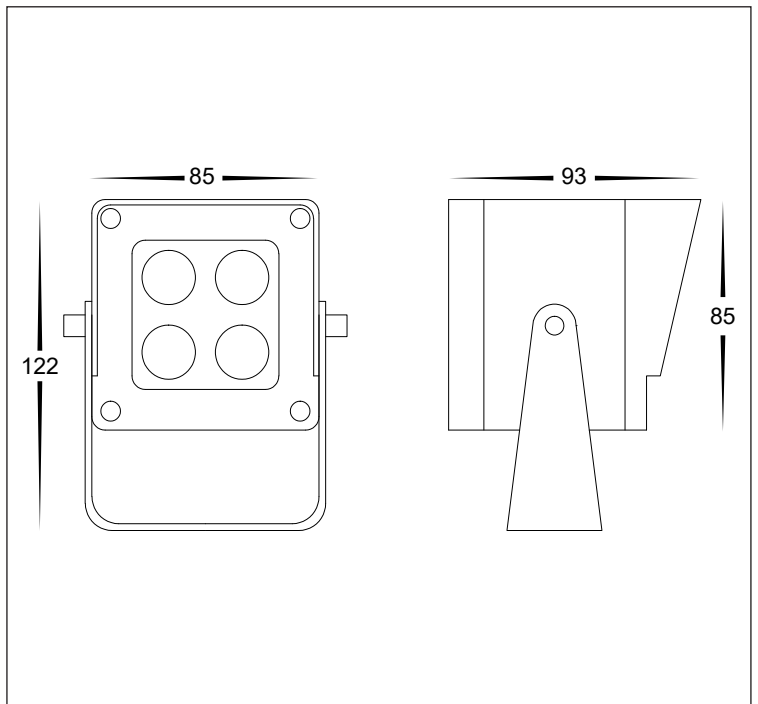

DIMENSIONS

Web: www.havitcommercial.com.au
Email: sales@havitcommercial.com.au
Phone: 02 9381 8383
ADDRESS: 8/133 Beauchamp Road, Matraville, N.S.W., 2036

Warranty Terms & Conditions

www.havitcommercial.com.au