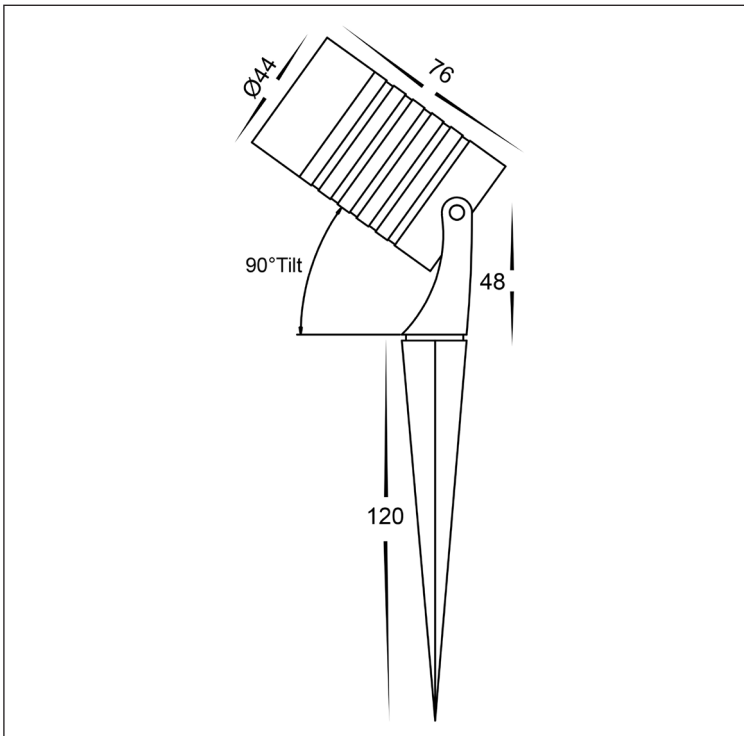

3W ALUMINIUM BLACK GARDEN LIGHT

3W GARDEN LIGHTS	
MATERIAL	ALUMINIUM
COLOUR / FINISH	MATT BLACK
COLOUR TEMP	3000K 4000K 5500K
LUMEN OUTPUT	222LM 223LM 224LM
INPUT VOLTAGE	24V DC
BUILT IN LED	3W LED
DIMMING	NON-DIMMABLE
CRI	RA >80
BEAM ANGLE	36°
IP RATING	IP65
WARRANTY	5 YEARS REPLACEMENT

ALUMINIUM BLACK			
HCP-242033	3000K	222LM	3W LED
HCP-242034	4000K	223LM	
HCP-242035	5500K	224LM	

PHOTOMETRICS

Warranty Terms & Conditions

Wall Lights

Compatible LED Drivers