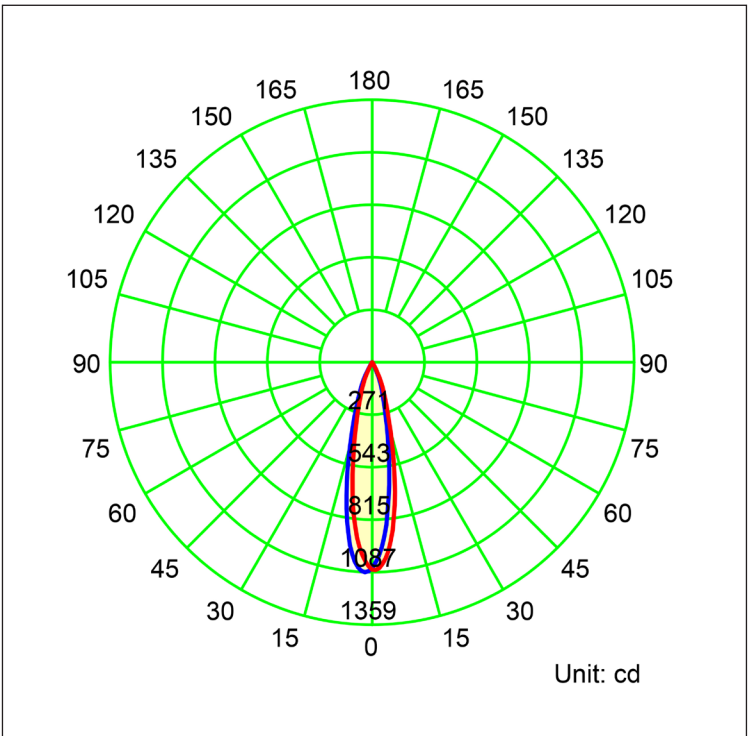

3W ALUMINIUM BLACK GARDEN LIGHT

3W GARDEN LIGHTS	
MATERIAL	ALUMINIUM
COLOUR / FINISH	MATT BLACK
COLOUR TEMP	3000K 4000K 5500K
LUMEN OUTPUT	222LM 223LM 224LM
INPUT VOLTAGE	24V DC
BUILT IN LED	3W LED
DIMMING	NON-DIMMABLE
CRI	RA >80
BEAM ANGLE	36°
IP RATING	IP65
WARRANTY	5 YEARS REPLACEMENT

ALUMINIUM BLACK			
HCP-242033	3000K	222LM	3W LED
HCP-242034	4000K	223LM	
HCP-242035	5500K	224LM	

PHOTOMETRICS

Warranty Terms & Conditions

Wall Lights

Compatible LED Drivers