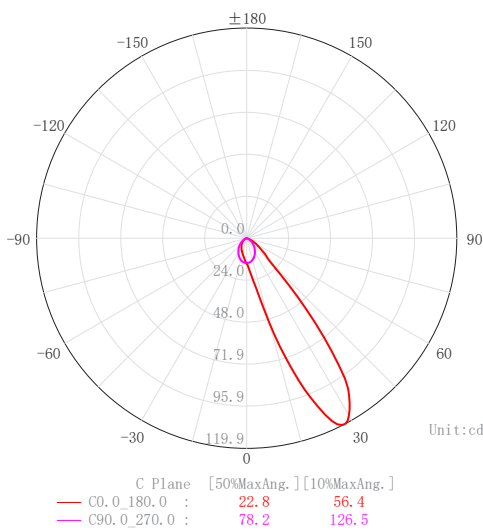

ALUMINIUM BLACK

HCP-2223332	3000K	36lm
HCP-2223342	4000K	34lm
HCP-2223352	5000K	52lm

ALUMINIUM WHITE

HCP-2223332	3000K	36lm
HCP-2223342	4000K	34lm
HCP-2223352	5000K	52lm

PHOTOMETRICS

C Plane Distribution Diagram

OTHER IMAGES

DIMENSIONS

Cut Out: Ø45mm