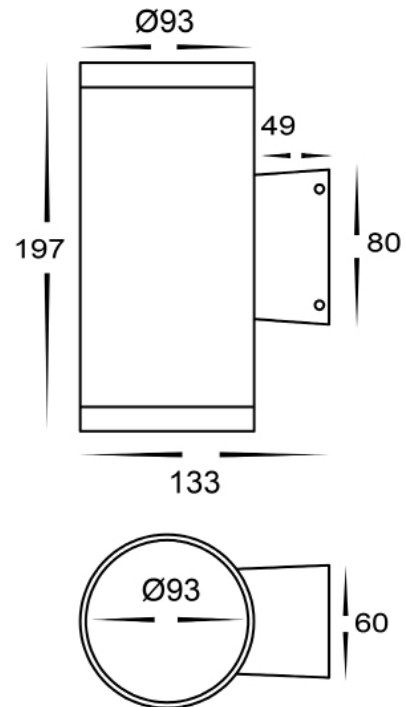

2 X 8W UP & DOWN WALL LIGHTS

2 X 8W UP & DOWN WALL LIGHTS

| | |
|-----------------|------------------------------------|
| MATERIAL | ALUMINIUM |
| COLOUR / FINISH | MATT BLACK MATT WHITE |
| COLOUR TEMP | 3000K 4000K 5500K (TRI COLOUR) |
| LUMEN OUTPUT | 2 X 720LM 2 X 760LM 2 X 800LM |
| INPUT VOLTAGE | 240V AC |
| BUILT IN LED | 2 X 8W LED |
| DIMMING | NON-DIMMABLE |
| CRI | RA >90 |
| BEAM ANGLE | 60° |
| IP RATING | IP65 |
| WARRANTY | 5 YEARS REPLACEMENT |

ALUMINIUM BLACK

| | | | |
|------------|------------|-------|-----------|
| HCP-212160 | 2 X 8W LED | 3000K | 2 X 720LM |
| | | 4000K | 2 X 760LM |
| | | 5500K | 2 X 800LM |

ALUMINIUM WHITE

| | | | |
|------------|------------|-------|-----------|
| HCP-213060 | 2 X 8W LED | 3000K | 2 X 720LM |
| | | 4000K | 2 X 760LM |
| | | 5500K | 2 X 800LM |

PHOTOMETRICS