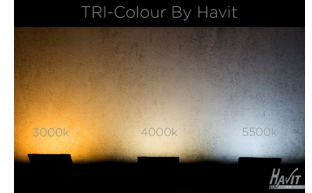

2 X 8W UP & DOWN WALL LIGHTS

2 X 8W UP & DOWN WALL LIGHTS

| | |
|-----------------|------------------------------------|
| MATERIAL | ALUMINIUM |
| COLOUR / FINISH | MATT BLACK MATT WHITE |
| COLOUR TEMP | 3000K 4000K 5500K (TRI COLOUR) |
| LUMEN OUTPUT | 2 X 720LM 2 X 760LM 2 X 800LM |
| INPUT VOLTAGE | 240V AC |
| BUILT IN LED | 2 X 8W LED |
| DIMMING | NON-DIMMABLE |
| CRI | RA >90 |
| BEAM ANGLE | 60° |
| IP RATING | IP65 |
| WARRANTY | 5 YEARS REPLACEMENT |

ALUMINIUM BLACK

| | | | |
|------------|------------|-------|-----------|
| HCP-212160 | 2 X 8W LED | 3000K | 2 X 720LM |
| | | 4000K | 2 X 760LM |
| | | 5500K | 2 X 800LM |

ALUMINIUM WHITE

| | | | |
|------------|------------|-------|-----------|
| HCP-213060 | 2 X 8W LED | 3000K | 2 X 720LM |
| | | 4000K | 2 X 760LM |
| | | 5500K | 2 X 800LM |