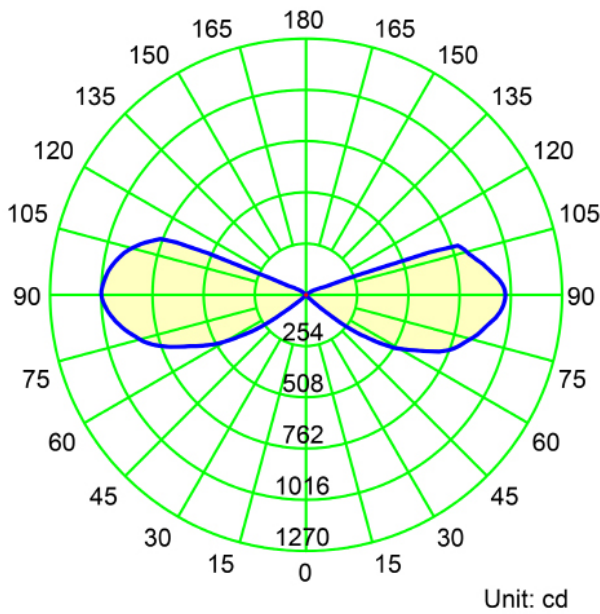

2 X 8W UP & DOWN WALL LIGHTS

2 X 8W UP & DOWN WALL LIGHTS

| | |
|-----------------|------------------------------------|
| MATERIAL | ALUMINIUM |
| COLOUR / FINISH | MATT BLACK MATT WHITE |
| COLOUR TEMP | 3000K 4000K 5500K (TRI COLOUR) |
| LUMEN OUTPUT | 2 X 720LM 2 X 760LM 2 X 800LM |
| INPUT VOLTAGE | 240V AC |
| BUILT IN LED | 2 X 8W LED |
| DIMMING | NON-DIMMABLE |
| CRI | RA >90 |
| BEAM ANGLE | 60° |
| IP RATING | IP65 |
| WARRANTY | 5 YEARS REPLACEMENT |

ALUMINIUM BLACK

| | | | |
|------------|------------|-------|-----------|
| HCP-212160 | 2 X 8W LED | 3000K | 2 X 720LM |
| | | 4000K | 2 X 760LM |
| | | 5500K | 2 X 800LM |

ALUMINIUM WHITE

| | | | |
|------------|------------|-------|-----------|
| HCP-213060 | 2 X 8W LED | 3000K | 2 X 720LM |
| | | 4000K | 2 X 760LM |
| | | 5500K | 2 X 800LM |

PHOTOMETRICS