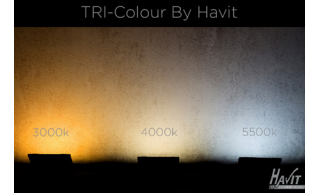

## 2 X 8W UP & DOWN WALL LIGHTS

MATERIAL	ALUMINIUM
COLOUR / FINISH	MATT BLACK   MATT WHITE
COLOUR TEMP	3000K   4000K   5500K (TRI COLOUR)
LUMEN OUTPUT	2 X 720LM   2 X 760LM   2 X 800LM
INPUT VOLTAGE	240V AC
BUILT IN LED	2 X 8W LED
DIMMING	NON-DIMMABLE
CRI	RA >90
BEAM ANGLE	60°
IP RATING	IP65
WARRANTY	5 YEARS REPLACEMENT

## ALUMINIUM BLACK

HCP-212060	2 X 8W LED	3000K	2 X 720LM
		4000K	2 X 760LM
		5500K	2 X 800LM

## ALUMINIUM WHITE

HCP-213060	2 X 8W LED	3000K	2 X 720LM
		4000K	2 X 760LM
		5500K	2 X 800LM