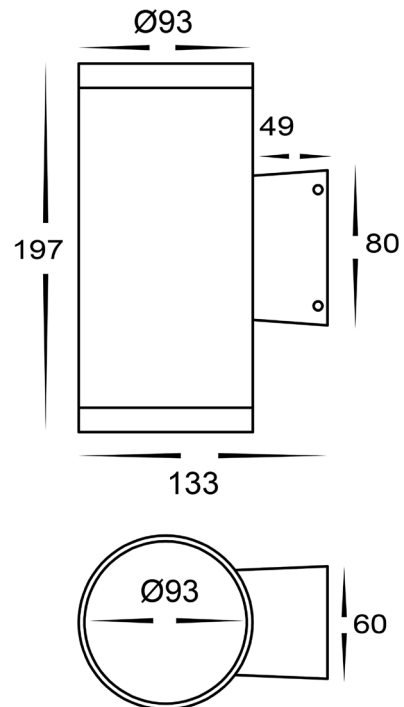

## 2 X 8W UP & DOWN WALL LIGHTS

MATERIAL	ALUMINIUM
COLOUR / FINISH	MATT BLACK   MATT WHITE
COLOUR TEMP	3000K   4000K   5500K (TRI COLOUR)
LUMEN OUTPUT	2 X 720LM   2 X 760LM   2 X 800LM
INPUT VOLTAGE	240V AC
BUILT IN LED	2 X 8W LED
DIMMING	NON-DIMMABLE
CRI	RA >90
BEAM ANGLE	60°
IP RATING	IP65
WARRANTY	5 YEARS REPLACEMENT

## ALUMINIUM BLACK

HCP-212060	2 X 8W LED	3000K	2 X 720LM
		4000K	2 X 760LM
		5500K	2 X 800LM

## ALUMINIUM WHITE

HCP-213060	2 X 8W LED	3000K	2 X 720LM
		4000K	2 X 760LM
		5500K	2 X 800LM