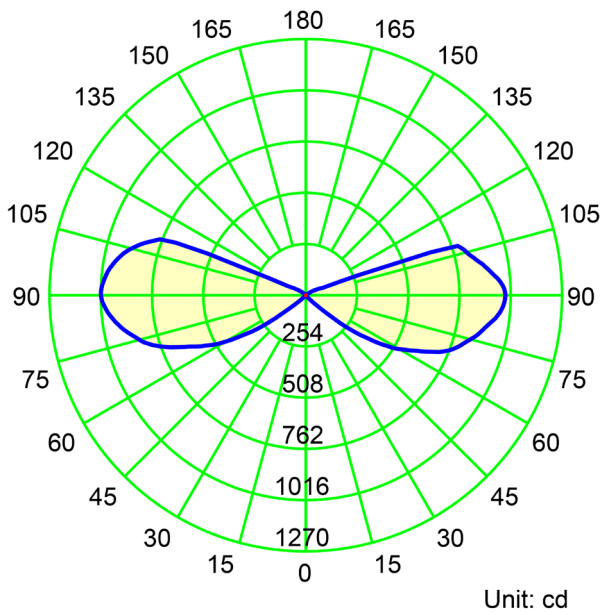

## 2 X 8W UP & DOWN WALL LIGHTS

MATERIAL	ALUMINIUM
COLOUR / FINISH	MATT BLACK   MATT WHITE
COLOUR TEMP	3000K   4000K   5500K (TRI COLOUR)
LUMEN OUTPUT	2 X 720LM   2 X 760LM   2 X 800LM
INPUT VOLTAGE	240V AC
BUILT IN LED	2 X 8W LED
DIMMING	NON-DIMMABLE
CRI	RA >90
BEAM ANGLE	60°
IP RATING	IP65
WARRANTY	5 YEARS REPLACEMENT

## ALUMINIUM BLACK

HCP-212060	2 X 8W LED	3000K	2 X 720LM
		4000K	2 X 760LM
		5500K	2 X 800LM

## ALUMINIUM WHITE

HCP-213060	2 X 8W LED	3000K	2 X 720LM
		4000K	2 X 760LM
		5500K	2 X 800LM

### PHOTOMETRICS