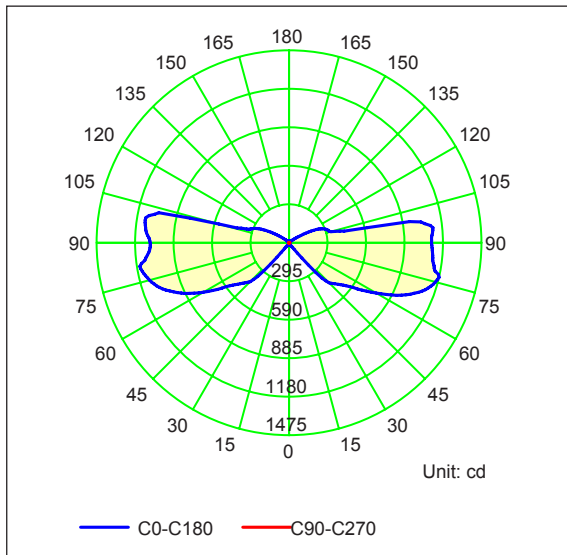

PHOTOMETRICS