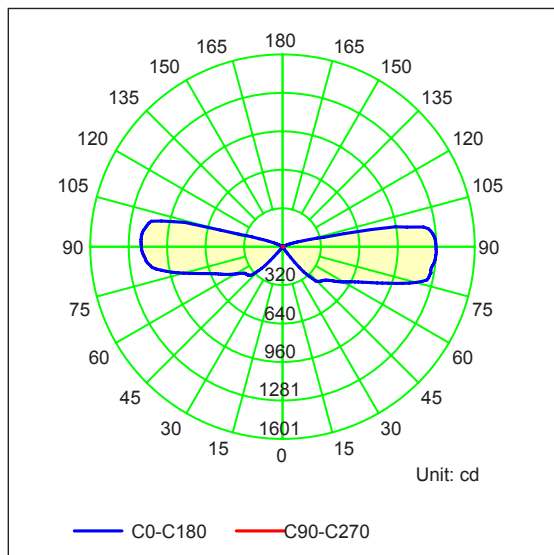

PHOTOMETRICS