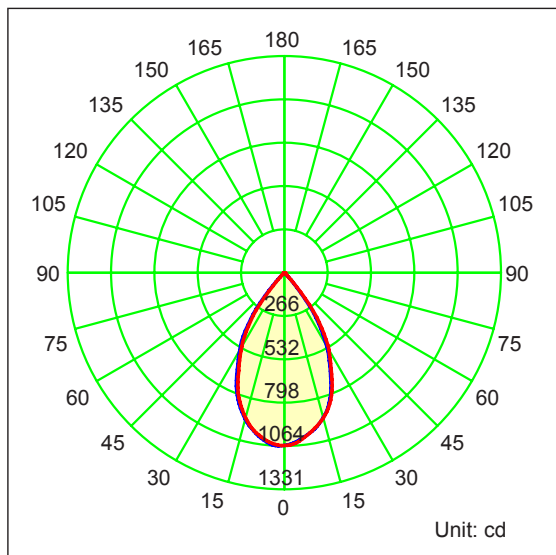

PHOTOMETRICS