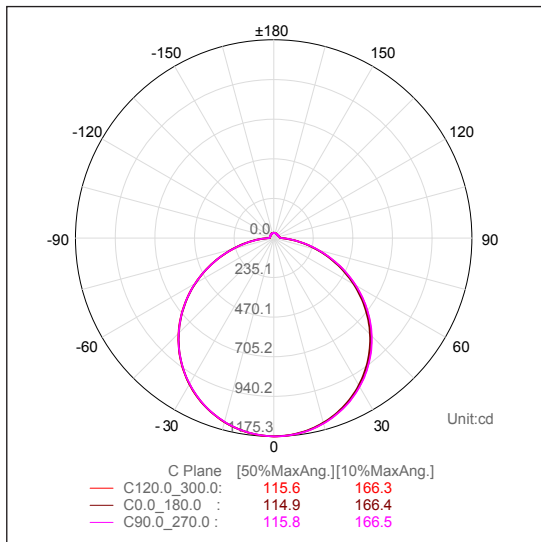

PRODUCT DATA

| LED PANEL - RECTANGLE 1195x295mm | |
|----------------------------------|------------------------------------|
| MATERIAL | ALUMINIUM + PC |
| COLOUR/FINISH | MATT WHITE |
| COLOUR TEMPERATURE | 3000K 4000K 5500K (TRI-COLOUR) |
| LUMEN OUTPUT | 2900LM 3100LM 3300LM |
| INPUT VOLTAGE | 240V AC (SUPPLIED WITH LED DRIVER) |
| BUILT-IN LED | 40W |
| DIMMING | NO |
| CRI | RA >90 |
| BEAM ANGLE | 120° |
| IP RATING | IP20 |

PRODUCT ORDERING

| ALUMINIUM WHITE | | | | |
|-----------------|---------------------|-----|-------|--------|
| | HCP-173400-R | 40W | 3000K | 2900LM |
| | | | 4000K | 3100LM |
| | | | 5500K | 3300LM |

PHOTOMETRICS

OTHER DATA