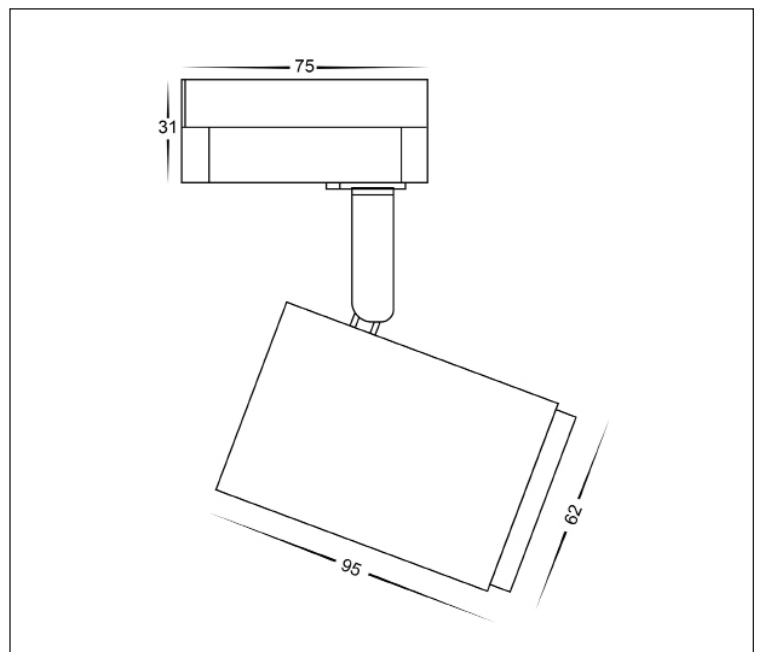

SINGLE CIRCUIT TRACK LIGHT	
MATERIAL	ALUMINIUM
COLOUR / FINISH	MATT BLACK | MATT WHITE
COLOUR TEMP	3000K | 4000K | 5000K
LUMEN OUTPUT	900LM | 960LM | 1020LM
INPUT VOLTAGE	240V AC
BUILT IN LED	12W LED
DIMMING	TRIAC DIMMABLE
CRI	RA >80
BEAM ANGLE	60°
IP RATING	IP20
WARRANTY	5 YEARS REPLACEMENT

ALUMINIUM BLACK		
HCP-1021231	3000K	900LM
HCP-1021241	4000K	960LM
HCP-1021251	5000K	1020LM
ALUMINIUM WHITE		
HCP-1031231	3000K	900LM
HCP-1031241	4000K	960LM
HCP-1031251	5000K	1020LM