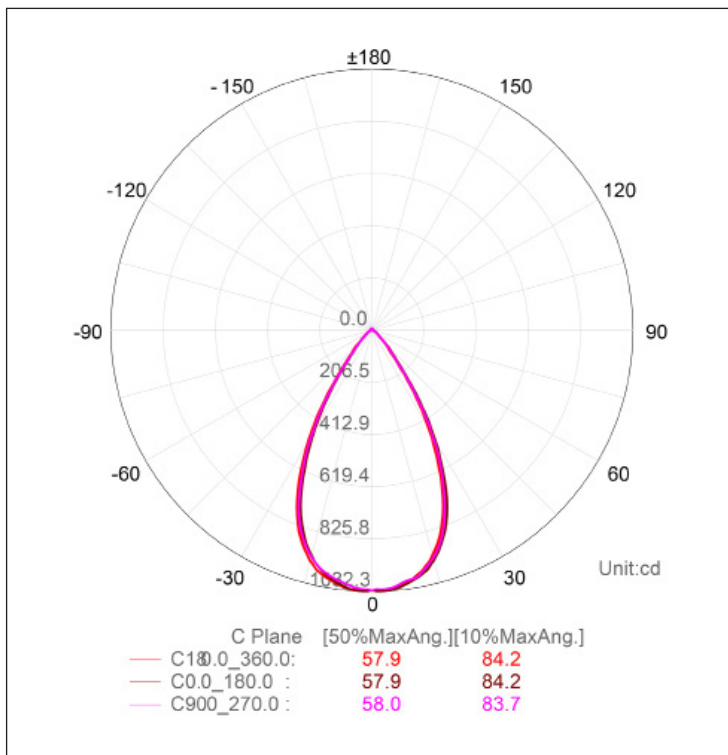

12W SINGLE CIRCUIT TRACK HEADS

| SINGLE CIRCUIT TRACK LIGHT | |
|----------------------------|-------------------------|
| MATERIAL | ALUMINIUM |
| COLOUR / FINISH | MATT BLACK MATT WHITE |
| COLOUR TEMP | 3000K 4000K 5000K |
| LUMEN OUTPUT | 900LM 960LM 1020LM |
| INPUT VOLTAGE | 240V AC |
| BUILT IN LED | 12W LED |
| DIMMING | TRIAC DIMMABLE |
| CRI | RA >80 |
| BEAM ANGLE | 60° |
| IP RATING | IP20 |
| WARRANTY | 5 YEARS REPLACEMENT |

| ALUMINIUM BLACK | | |
|-----------------|-------|--------|
| HCP-1021231 | 3000K | 900LM |
| HCP-1021241 | 4000K | 960LM |
| HCP-1021251 | 5000K | 1020LM |
| ALUMINIUM WHITE | | |
| HCP-1031231 | 3000K | 900LM |
| HCP-1031241 | 4000K | 960LM |
| HCP-1031251 | 5000K | 1020LM |

PHOTOMETRICS