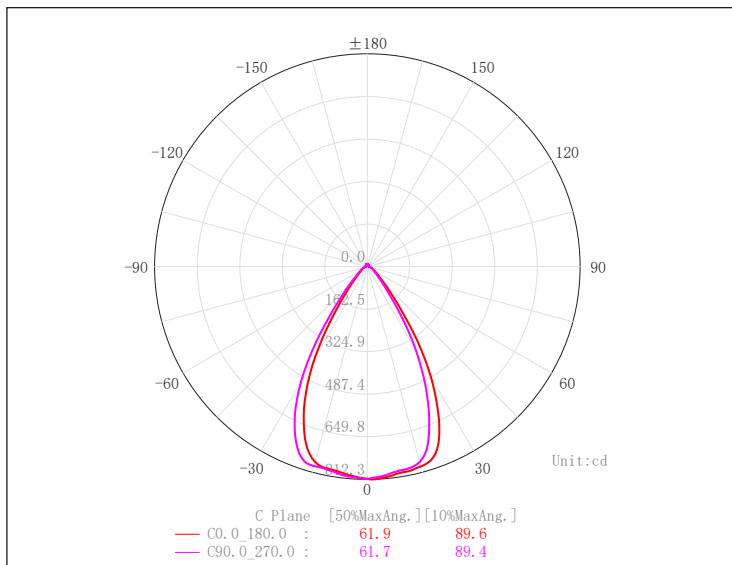

6W-9W RECESSED SPOT LIGHTS

PRODUCT SPECIFICATIONS

MATERIAL	ALUMINIUM
COLOUR / FINISH	MATT BLACK MATT WHITE
CUT OUT	110MM
COLOUR TEMP	3000K 4000K 5000K (TRI-COLOUR)
LUMEN OUTPUT	630LM-874LM 668LM-943LM 663LM-921LM
INPUT VOLTAGE	240V AC
BUILT IN LED	6W OR 9W LED (SELECTABLE ON FITTING)
DIMMING	TRIAC / PHASE CUT DIMMABLE
CRI	RA >90
BEAM ANGLE	60°
UGR RATING	<23
LAMP EXPECTANCY	>50000HRS
IP RATING	IP20
OPERATING TEMPERATURE	-10° TO 40° CELCIUS
LED CHIP TYPE	BRIDGELUX
WARRANTY	5 YEARS REPLACEMENT

PRODUCT ORDERING

ALUMINIUM BLACK

HCP-1020961	3000K	630LM-874LM
	4000K	668LM-943LM
	5000K	663LM-921LM

ALUMINIUM WHITE

HCP-1030961	3000K	630LM-874LM
	4000K	668LM-943LM
	5000K	663LM-921LM

PHOTOMETRICS

DIMENSIONS

PHOTOMETRICS