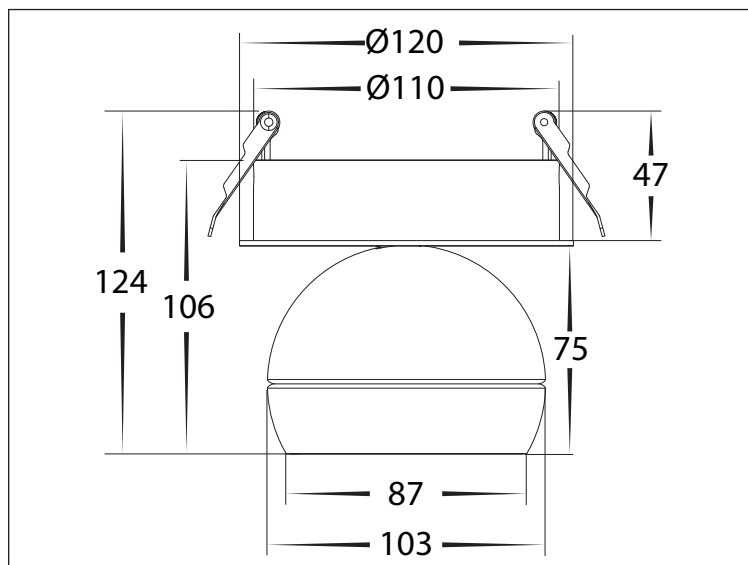

6W-9W RECESSED SPOT LIGHTS

PRODUCT SPECIFICATIONS

MATERIAL	ALUMINIUM
COLOUR / FINISH	MATT BLACK MATT WHITE
CUT OUT	110MM
COLOUR TEMP	3000K 4000K 5000K (TRI-COLOUR)
LUMEN OUTPUT	630LM-874LM 668LM-943LM 663LM-921LM
INPUT VOLTAGE	240V AC
BUILT IN LED	6W OR 9W LED (SELECTABLE ON FITTING)
DIMMING	TRIAC / PHASE CUT DIMMABLE
CRI	RA >90
BEAM ANGLE	60°
UGR RATING	<23
LAMP EXPECTANCY	>50000HRS
IP RATING	IP20
OPERATING TEMPERATURE	-10° TO 40° CELCIUS
LED CHIP TYPE	BRIDGELUX
WARRANTY	5 YEARS REPLACEMENT

PRODUCT ORDERING

ALUMINIUM BLACK

HCP-1020961	3000K	630LM-874LM
	4000K	668LM-943LM
	5000K	663LM-921LM

ALUMINIUM WHITE

HCP-1030961	3000K	630LM-874LM
	4000K	668LM-943LM
	5000K	663LM-921LM

PHOTOMETRICS

DIMENSIONS

PHOTOMETRICS