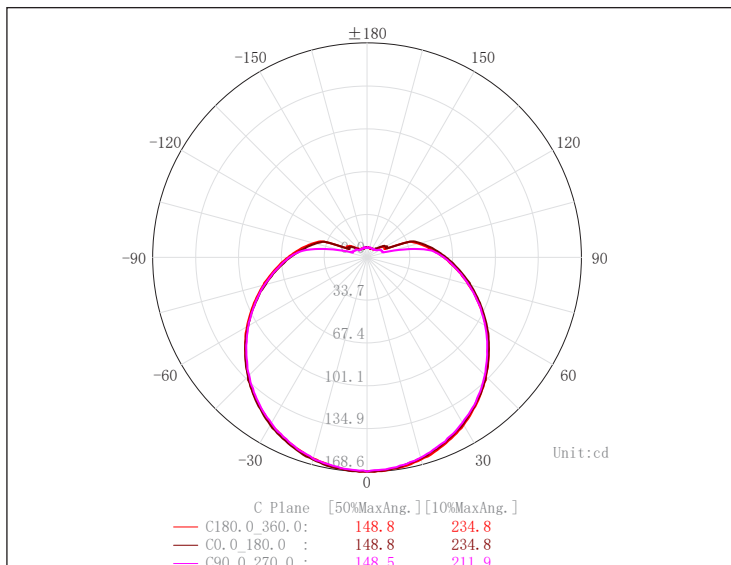

6W-9W SURFACE MOUNTED SPOT LIGHTS

PRODUCT SPECIFICATIONS

MATERIAL	ALUMINIUM
COLOUR / FINISH	MATT BLACK MATT WHITE
COLOUR TEMP	3000K 4000K 5000K (TRI-COLOUR)
LUMEN OUTPUT	558LM-767LM 596LM-832LM 595LM-828LM
INPUT VOLTAGE	240V AC
BUILT IN LED	6W OR 9W LED (SELECTABLE ON FITTING)
DIMMING	TRIAC / PHASE CUT DIMMABLE
CRI	RA >90
BEAM ANGLE	150°
UGR RATING	<34
LAMP EXPECTANCY	>50000HRS
IP RATING	IP20
OPERATING TEMPERATURE	-10° TO 40° CELCIUS
LED CHIP TYPE	BRIDGELUX
WARRANTY	5 YEARS REPLACEMENT

PRODUCT ORDERING

ALUMINIUM BLACK		
HCP-1020933	3000K	558LM-767LM
	4000K	596LM-832LM
	5000K	595LM-828LM
ALUMINIUM WHITE		
HCP-1030933	3000K	558LM-767LM
	4000K	596LM-832LM
	5000K	595LM-828LM

PHOTOMETRICS

DIMENSIONS

PHOTOMETRICS