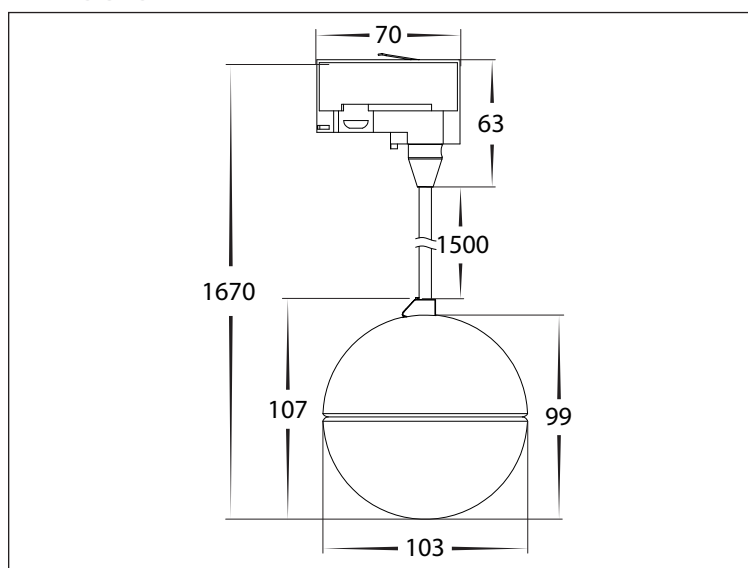

6W-9W THREE CIRCUIT PENDANTS

PRODUCT SPECIFICATIONS

MATERIAL	ALUMINIUM
COLOUR / FINISH	MATT BLACK MATT WHITE
TRACK TYPE	3 CIRCUIT 4 WIRE
CABLE LENGTH	1500MM
COLOUR TEMP	3000K 4000K 5000K (TRI-COLOUR)
LUMEN OUTPUT	558LM-767LM 596LM-832LM 595LM-828LM
INPUT VOLTAGE	240V AC
BUILT IN LED	6W OR 9W LED (SELECTABLE ON FITTING)
DIMMING	TRIAC / PHASE CUT DIMMABLE
CRI	RA >90
BEAM ANGLE	150°
UGR RATING	<34
LAMP EXPECTANCY	>50000HRS
IP RATING	IP20
OPERATING TEMPERATURE	-10° TO 40° CELCIUS
LED CHIP TYPE	BRIDGELUX
WARRANTY	5 YEARS REPLACEMENT

PRODUCT ORDERING

ALUMINIUM BLACK

HCP-1020923	3000K	558LM-767LM
	4000K	596LM-832LM
	5000K	595LM-828LM

ALUMINIUM WHITE

HCP-1030923	3000K	558LM-767LM
	4000K	596LM-832LM
	5000K	595LM-828LM

PHOTOMETRICS

DIMENSIONS

PHOTOMETRICS