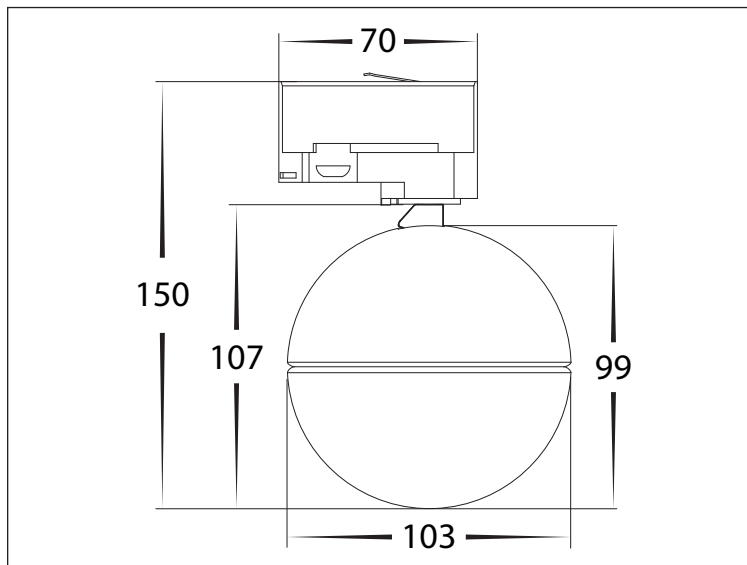

6W-9W THREE CIRCUIT TRACK HEADS

PRODUCT SPECIFICATIONS

MATERIAL	ALUMINIUM
COLOUR / FINISH	MATT BLACK MATT WHITE
TRACK TYPE	3 CIRCUIT 4 WIRE
COLOUR TEMP	3000K 4000K 5000K (TRI-COLOUR)
LUMEN OUTPUT	558LM-767LM 596LM-832LM 595LM-828LM
INPUT VOLTAGE	240V AC
BUILT IN LED	6W OR 9W LED (SELECTABLE ON FITTING)
DIMMING	TRIAC / PHASE CUT DIMMABLE
CRI	RA >90
BEAM ANGLE	150°
UGR RATING	<34
LAMP EXPECTANCY	>50000HRS
IP RATING	IP20
OPERATING TEMPERATURE	-10° TO 40° CELCIUS
LED CHIP TYPE	BRIDGELUX
WARRANTY	5 YEARS REPLACEMENT

PRODUCT ORDERING

ALUMINIUM BLACK

HCP-1020913	3000K	558LM-767LM
	4000K	596LM-832LM
	5000K	595LM-828LM

ALUMINIUM WHITE

HCP-1030913	3000K	558LM-767LM
	4000K	596LM-832LM
	5000K	595LM-828LM

PHOTOMETRICS

DIMENSIONS

PHOTOMETRICS