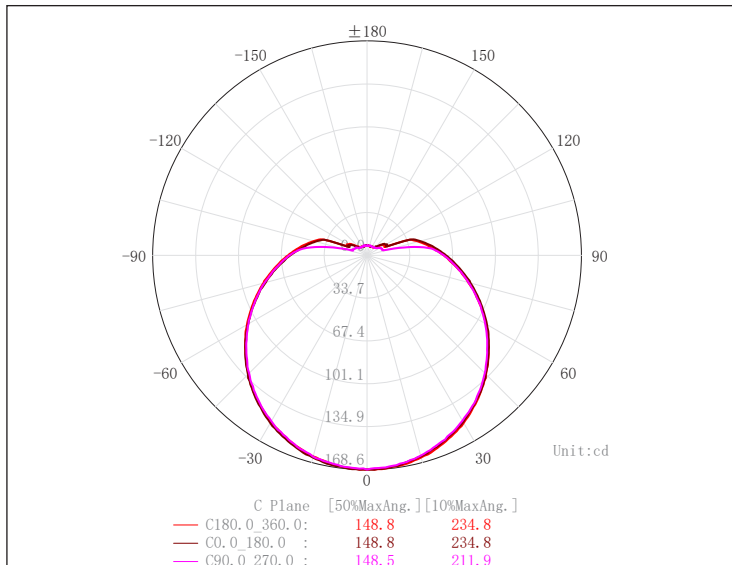

6W-9W THREE CIRCUIT TRACK HEADS

PRODUCT SPECIFICATIONS

MATERIAL	ALUMINIUM
COLOUR / FINISH	MATT BLACK MATT WHITE
TRACK TYPE	3 CIRCUIT 4 WIRE
COLOUR TEMP	3000K 4000K 5000K (TRI-COLOUR)
LUMEN OUTPUT	558LM-767LM 596LM-832LM 595LM-828LM
INPUT VOLTAGE	240V AC
BUILT IN LED	6W OR 9W LED (SELECTABLE ON FITTING)
DIMMING	TRIAC / PHASE CUT DIMMABLE
CRI	RA >90
BEAM ANGLE	150°
UGR RATING	<34
LAMP EXPECTANCY	>50000HRS
IP RATING	IP20
OPERATING TEMPERATURE	-10° TO 40° CELCIUS
LED CHIP TYPE	BRIDGELUX
WARRANTY	5 YEARS REPLACEMENT

PRODUCT ORDERING

ALUMINIUM BLACK

HCP-1020913	3000K	558LM-767LM
	4000K	596LM-832LM
	5000K	595LM-828LM

ALUMINIUM WHITE

HCP-1030913	3000K	558LM-767LM
	4000K	596LM-832LM
	5000K	595LM-828LM

PHOTOMETRICS

DIMENSIONS

PHOTOMETRICS