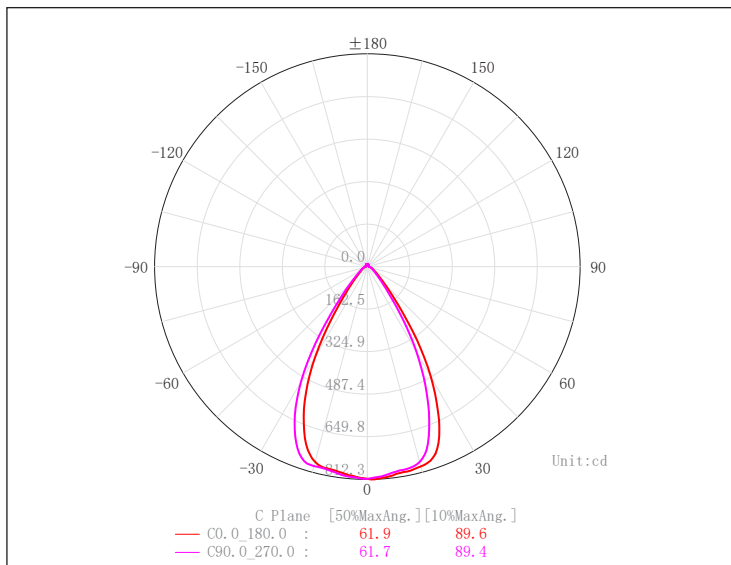

6W-9W THREE CIRCUIT TRACK HEADS

PRODUCT SPECIFICATIONS

MATERIAL	ALUMINIUM
COLOUR / FINISH	MATT BLACK MATT WHITE
TRACK TYPE	3 CIRCUIT 4 WIRE
COLOUR TEMP	3000K 4000K 5000K (TRI-COLOUR)
LUMEN OUTPUT	630LM-874LM 668LM-943LM 663LM-921LM
INPUT VOLTAGE	240V AC
BUILT IN LED	6W OR 9W LED (SELECTABLE ON FITTING)
DIMMING	TRIAC / PHASE CUT DIMMABLE
CRI	RA >90
BEAM ANGLE	60°
UGR RATING	<23
LAMP EXPECTANCY	>50000HRS
IP RATING	IP20
OPERATING TEMPERATURE	-10° TO 40° CELCIUS
LED CHIP TYPE	BRIDGELUX
WARRANTY	5 YEARS REPLACEMENT

PRODUCT ORDERING

ALUMINIUM BLACK

HCP-1020911	3000K	630LM-874LM
	4000K	668LM-943LM
	5000K	663LM-921LM

ALUMINIUM WHITE

HCP-1030911	3000K	630LM-874LM
	4000K	668LM-943LM
	5000K	663LM-921LM

PHOTOMETRICS

DIMENSIONS

PHOTOMETRICS