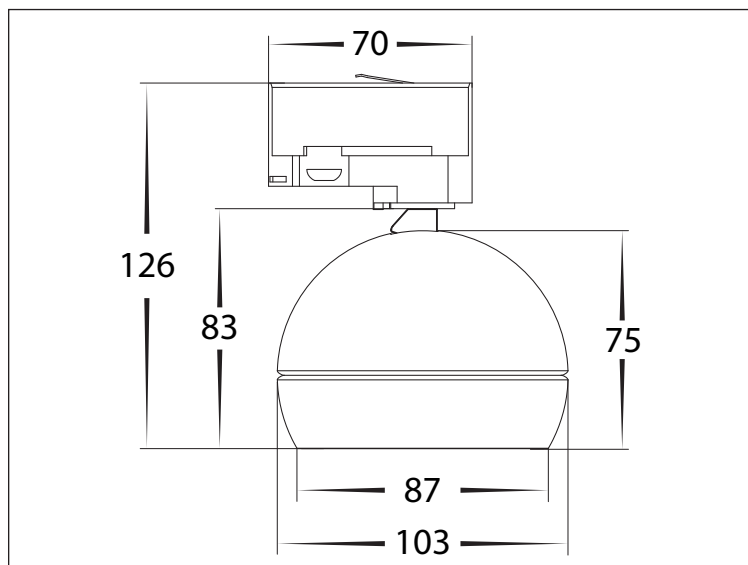

6W-9W THREE CIRCUIT TRACK HEADS

PRODUCT SPECIFICATIONS

MATERIAL	ALUMINIUM
COLOUR / FINISH	MATT BLACK MATT WHITE
TRACK TYPE	3 CIRCUIT 4 WIRE
COLOUR TEMP	3000K 4000K 5000K (TRI-COLOUR)
LUMEN OUTPUT	630LM-874LM 668LM-943LM 663LM-921LM
INPUT VOLTAGE	240V AC
BUILT IN LED	6W OR 9W LED (SELECTABLE ON FITTING)
DIMMING	TRIAC / PHASE CUT DIMMABLE
CRI	RA >90
BEAM ANGLE	60°
UGR RATING	<23
LAMP EXPECTANCY	>50000HRS
IP RATING	IP20
OPERATING TEMPERATURE	-10° TO 40° CELCIUS
LED CHIP TYPE	BRIDGELUX
WARRANTY	5 YEARS REPLACEMENT

PRODUCT ORDERING

ALUMINIUM BLACK

HCP-1020911	3000K	630LM-874LM
	4000K	668LM-943LM
	5000K	663LM-921LM

ALUMINIUM WHITE

HCP-1030911	3000K	630LM-874LM
	4000K	668LM-943LM
	5000K	663LM-921LM

PHOTOMETRICS

DIMENSIONS

PHOTOMETRICS