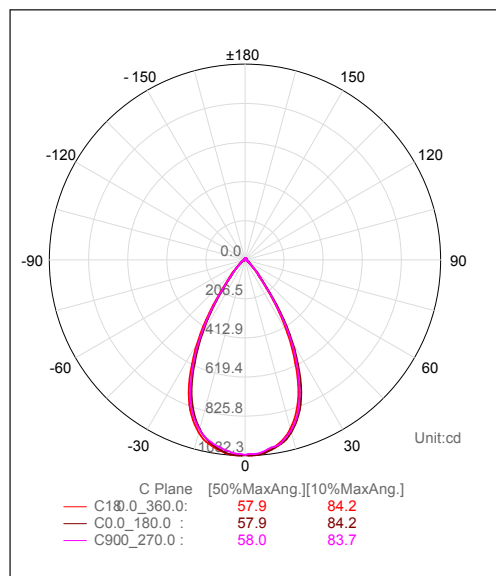

PRODUCT DATA

SINGLE CIRCUIT TRACK LIGHT	
MATERIAL	ALUMINIUM
COLOUR/FINISH	MATT WHITE
COLOUR TEMP	3000K 4000K 5000K
LUMEN OUTPUT	900LM 960LM 1020LM
INPUT VOLTAGE	240V AC
BUILT-IN LED	12W
DIMMING	TRIAC DIMMABLE
CRI	RA >80
BEAM ANGLE	60°
IP RATING	IP20

PRODUCT ORDERING

ALUMINIUM WHITE				
	HCP-1031231	3000K	12w LED	900LM
	HCP-1031241	4000K	12w LED	960LM
	HCP-1031251	5000K	12w LED	1020LM

PHOTOMETRICS

OTHER DATA