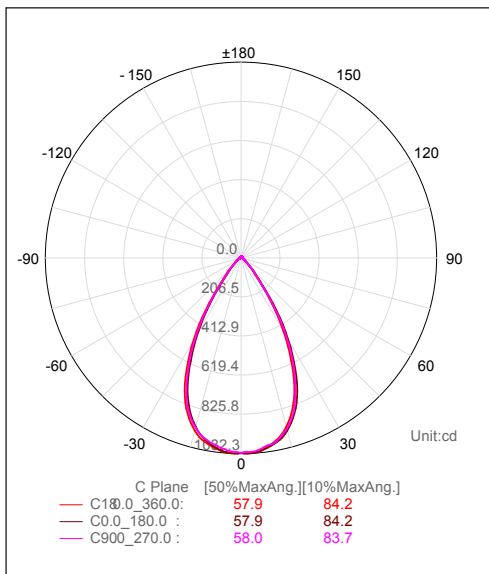

BLACK 12W SINGLE CIRCUIT TRACK HEADS

PRODUCT DATA

SINGLE CIRCUIT TRACK LIGHT	
MATERIAL	ALUMINIUM
COLOUR/FINISH	MATT BLACK
COLOUR TEMP	3000K 4000K 5000K
LUMEN OUTPUT	900LM 960LM 1020LM
INPUT VOLTAGE	240V AC
BUILT-IN LED	12W
DIMMING	TRIAC DIMMABLE
CRI	RA >80
BEAM ANGLE	60°
IP RATING	IP20

PRODUCT ORDERING

ALUMINIUM BLACK				
	HCP-1021231	3000K	12w LED	900LM
	HCP-1021241	4000K	12w LED	960LM
	HCP-1021251	5000K	12w LED	1020LM

PHOTOMETRICS

OTHER DATA