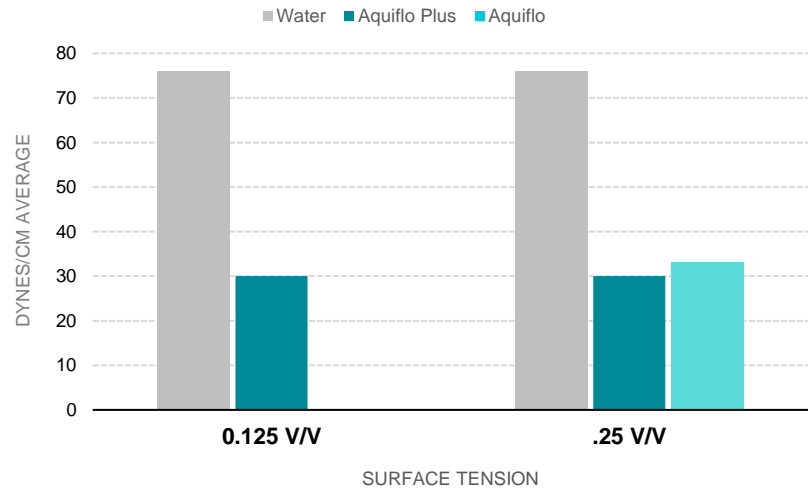

[HeritagePPG.com](https://www.HeritagePPG.com) | [@heritageppg](https://twitter.com/heritageppg)

ALWAYS READ AND FOLLOW LABEL DIRECTIONS. Because of factors outside of Heritage Professional Products Group control such as weather, soil, planting, and product application; individual results to be obtained, including but not limited to: financial performance, profits, losses and yields cannot be predicted or guaranteed by Heritage Professional Products Group. Aquiflo® is a registered trademark of Heritage Landscape Supply Group. ©2023 Heritage Landscape Supply Group.