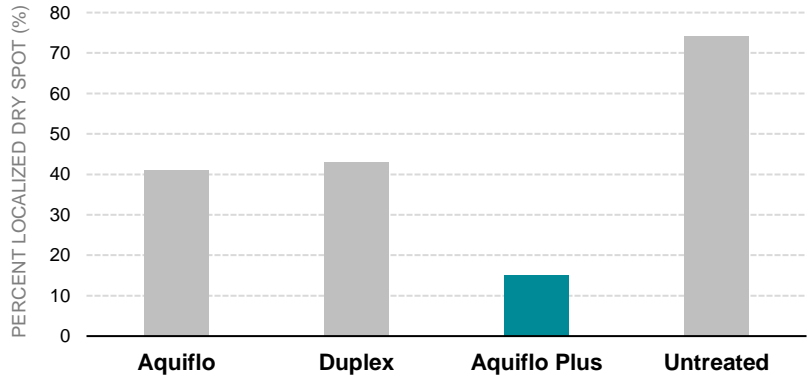

ORNAMENTAL

LAWN
CAREGOLF
MANAGEMENT

Aquiflo® Plus Wetting Agent

Aquiflo® Plus Wetting Agent is a unique formulation designed to move and distribute water uniformly through the soil profile. Applying Aquiflo® Plus Wetting Agent will aid water infiltration, while reducing localized dry spot formulation. Aquiflo® Plus Wetting Agent can also aid the movement of pesticides throughout the soil profile to enhance pesticide coverage. Aquiflo® Plus Wetting Agent is labeled for use in turf and ornamental sites.

APPLICATION RATE:

1 to 8 fluid ounces per 1,000 square feet

INGREDIENTS:

15% Alcohol Ethoxylates

15% Alkyl Aryl Sulfonate

83% Water

FEATURES & BENEFITS

- Improves water penetration in hydrophobic soils and through thatch layers
- Resists excessive water retention at the soil surface
- Can uniformly distribute pesticides in the soil profile

LOWER LOCALIZED DRY SPOT

Aquiflo® Plus had lower localized dry spot than the control and competitive products. Reduced localized dry spot leads to more efficient water use and better looking plants.

J. Young, 2014 Texas Tech University

GOOD PENETRANT

This dynes test shows the effect that the surfactant has on the surface tension of water at two standard dilution rates. This is an indicator of how a surfactant will penetrate through barriers such as thatch and move throughout tight soils. The lower the dynes /cm the more effective the surfactant is as a penetrant.