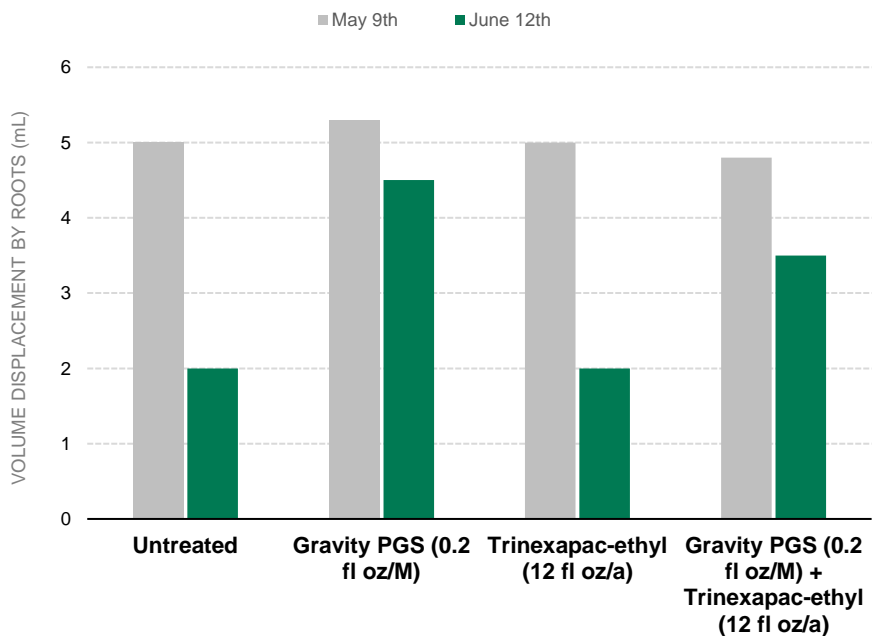

MAINTAINED GREATER ROOT MASS

Plots were treated with Gravity® SL PGS and Trinexapac-ethyl. Overall root mass declined over the summer time. High rate of Gravity® SL PGS maintained the greatest root mass. Trinexapac-ethyl reduced roots. Gravity® SL PGS plus Trinexapac-ethyl had greater roots.

S. McDonald, Turfgrass Disease Solutions, 2014