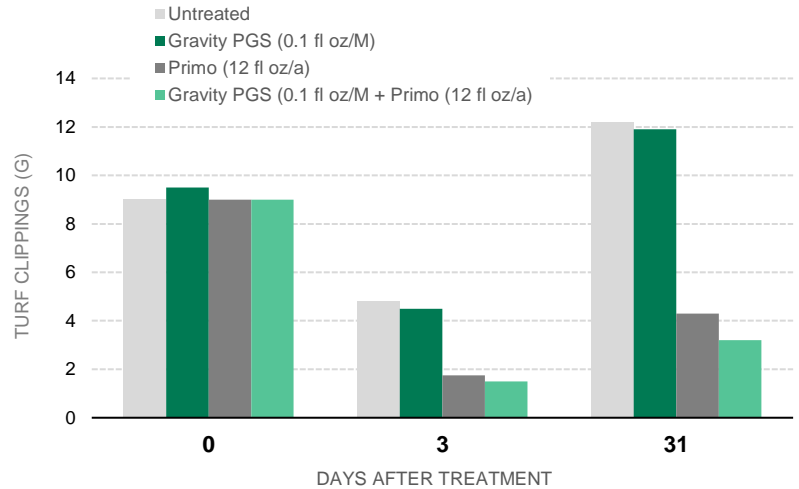

RESULTS

Left: June 1, 2011

Right: September 1, 2011

DID NOT INFLUENCE PRIMO® REGULATION

On bermudagrass fairways, plots were treated with Gravity® SL PGS and Primo®. Gravity® SL PGS did not significantly increase clippings, even when plots were treated with Primo®.

M. Harrell. Southeastern Turf Research. 2014

MAINTAINED GREATER ROOT MASS

Plots were treated with Gravity® SL PGS and Trinexapac-ethyl. Overall root mass declined over the summer time. High rate of Gravity® SL PGS maintained the greatest root mass. Trinexapac-ethyl reduced roots. Gravity® SL PGS plus Trinexapac-ethyl had greater roots.