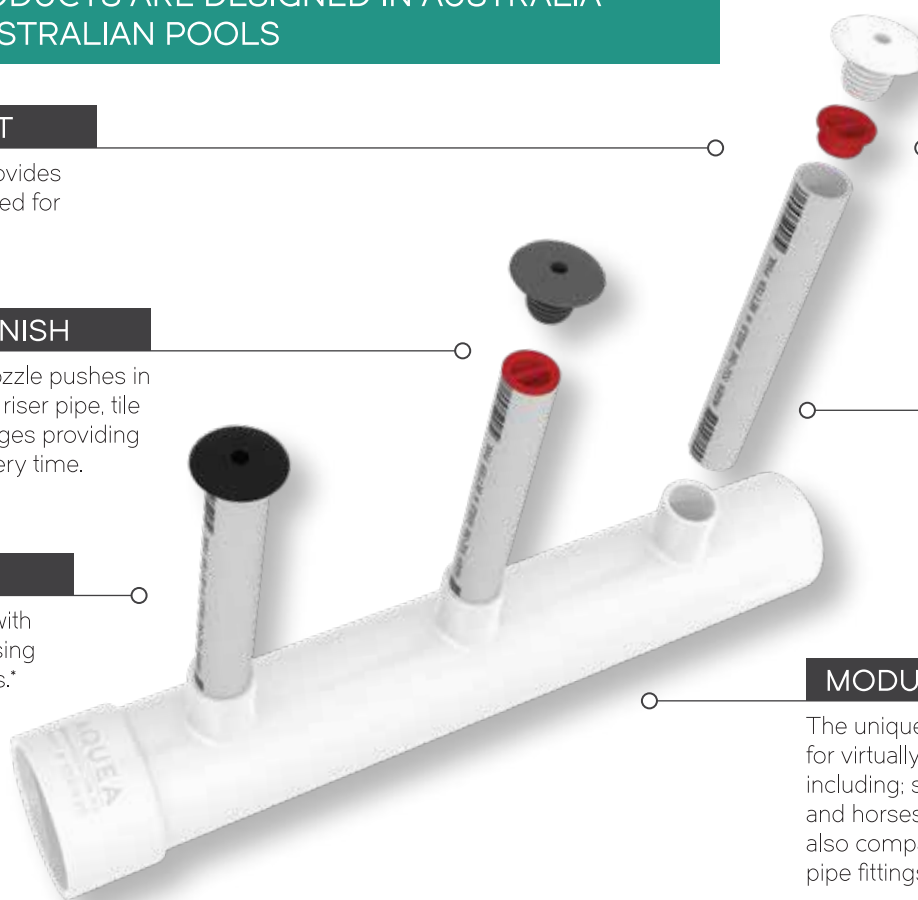

AQUEA

HELLO@AQUEA.COM.AU

WWW.AQUEA.COM.AU

0481 875 870

BUILD A
BETTER
POOL

532-803-04