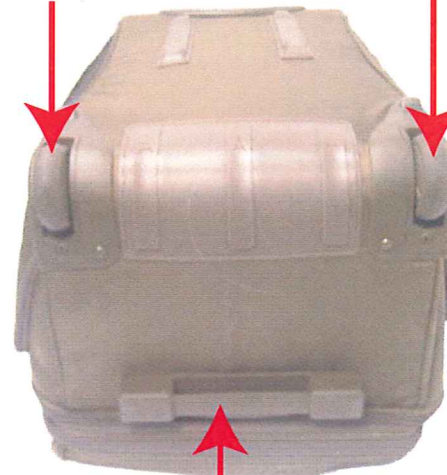

P6418-01 (black)
P6418-07 (dusty rose)
P6418-10 (chestnut)
9" full foot with handle

NOTE: Screws, Rivets and Hardwares sold separately. See Page 18 for details.