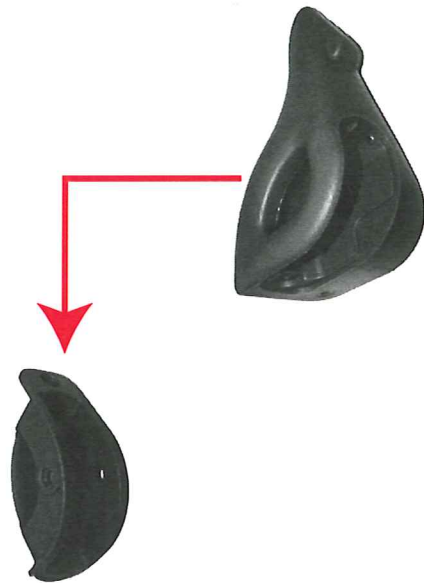

Travelpro® USA Crew⁷

Item Number	Description
4070830XX	30" EXP-Rolling Duffel

XX (color): 01 black, 07 dusty rose, 10 chestnut

P4078W1501 (black)
P4078W1507 (dusty rose)
P4078W1510 (chestnut)
Wheel

P4078A1142
Wheel axel with screw

P4078W1101 (black)
P4078W1107 (dusty rose)
P4078W1110 (chestnut)
Left wheel housing assembly
(from the back view)

P4078W1201 (black)
P4078W1207 (dusty rose)
P4078W1210 (chestnut)
Right wheel housing assembly
(from the back view)

P4078W1301 (black)
P4078W1307 (dusty rose)
P4078W1310 (chestnut)
Left removable wheel housing insert