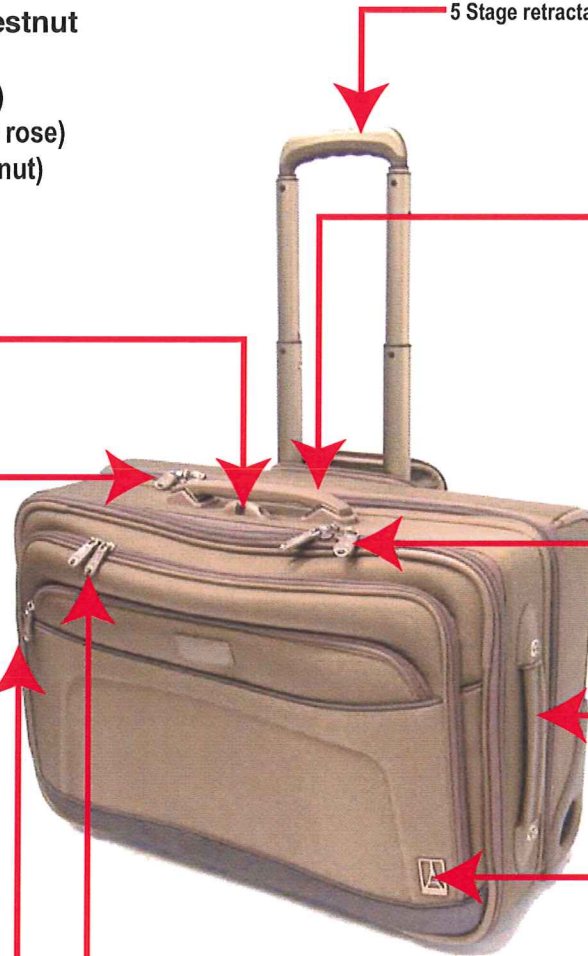

P40708B01 (black)
P40708B07 (dusty rose)
P40708B10 (chestnut)
Attachment Clip Base

PGEN0B0501 (black)
PGEN0B0507 (dusty rose)
PGEN0B0510 (chestnut)
Attachment strap

P4078Z0601 (black)
P4078Z0607 (dusty rose)
P4078Z0610 (chestnut)
#8 interlocking slider with logo pull

P4078Z0201 (black)
P4078Z0207 (dusty rose)
P4078Z0210 (chestnut)
#5 slider with logo pull