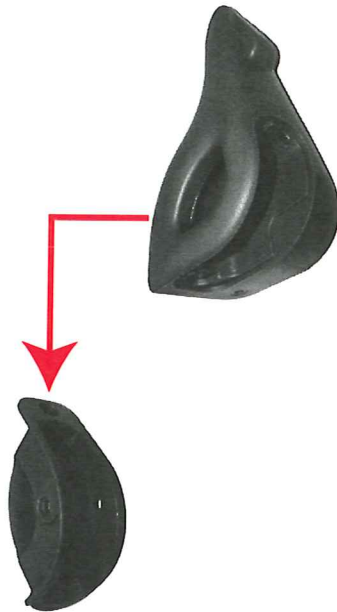

Travelpro^{USA} Crew⁷

Item Number	Description
4070851XX	Rolling Garment Bag

XX (color): 01 black, 07 dusty rose, 10 chestnut

P4078W1501 (black)
P4078W1507 (dusty rose)
P4078W1510 (chestnut)
Wheel

P4078A1142
Wheel axel with screw

P4078W1101 (black)
P4078W1107 (dusty rose)
P4078W1110 (chestnut)
Left wheel housing assembly
(from the back view)

P4078W1201 (black)
P4078W1207 (dusty rose)
P4078W1210 (chestnut)
Right wheel housing assembly
(from the back view)

P4078W1301 (black)
P4078W1307 (dusty rose)
P4078W1310 (chestnut)
Left removable wheel housing insert