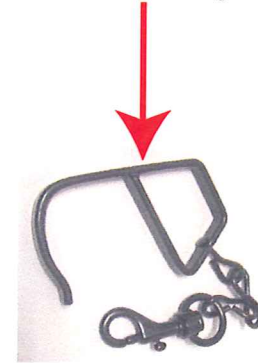

Travelpro®
USA **Crew7**

Item Number	Description
4070851XX	Rolling Garment Bag

XX (color): 01 black, 07 dusty rose, 10 chestnut

P4078Z0042 (silver only)
#5 slider with generic
pull with logo

PGEN0B0301
Removable hanger hook

NOTE: Screws, Rivets and Hardwares sold separately. See Page 18 for details.