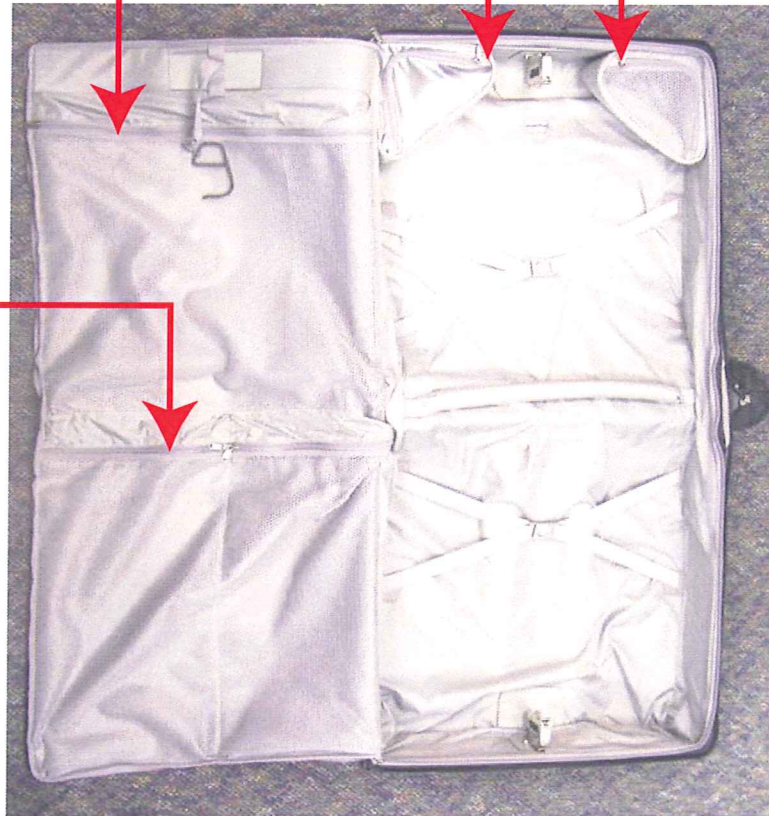

Travelpro®
USA **Crew7**

Item Number	Description
4070851XX	Rolling Garment Bag

XX (color): 01 black, 07 dusty rose, 10 chestnut

P4078Z0042 (silver only)
#5 slider with generic
pull with logo

PGEN0B0301
Removable hanger hook

NOTE: Screws, Rivets and Hardwares sold separately. See Page 18 for details.