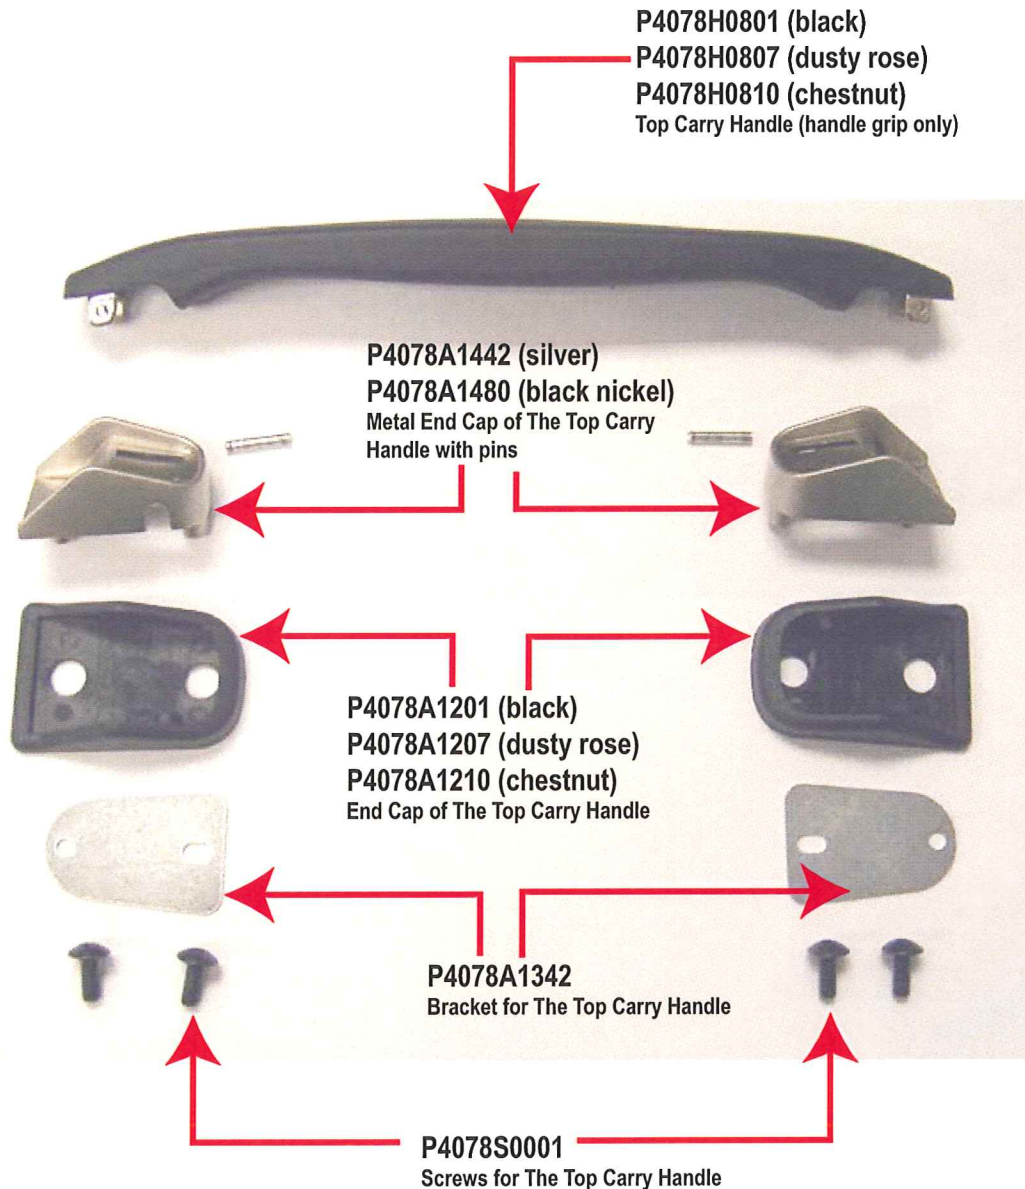

XX (color): 01 black, 07 dusty rose, 10 chestnut

P4078Z0042 (silver only)
#5 slider with generic
pull with logo

PGEN0B0301
Removable hanger hook

NOTE: Screws, Rivets and Hardwares sold separately. See Page 18 for details.