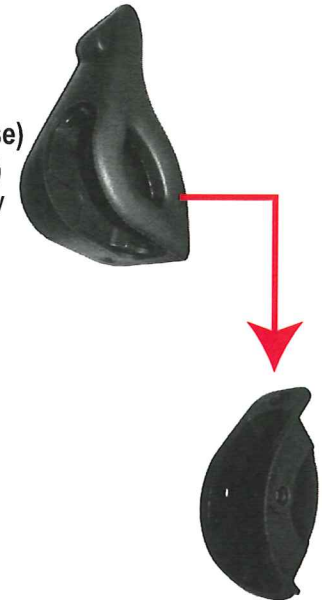

P4078W1401 (black)
P4078W1407 (dusty rose)
P4078W1410 (chestnut)
Right removable wheel housing insert