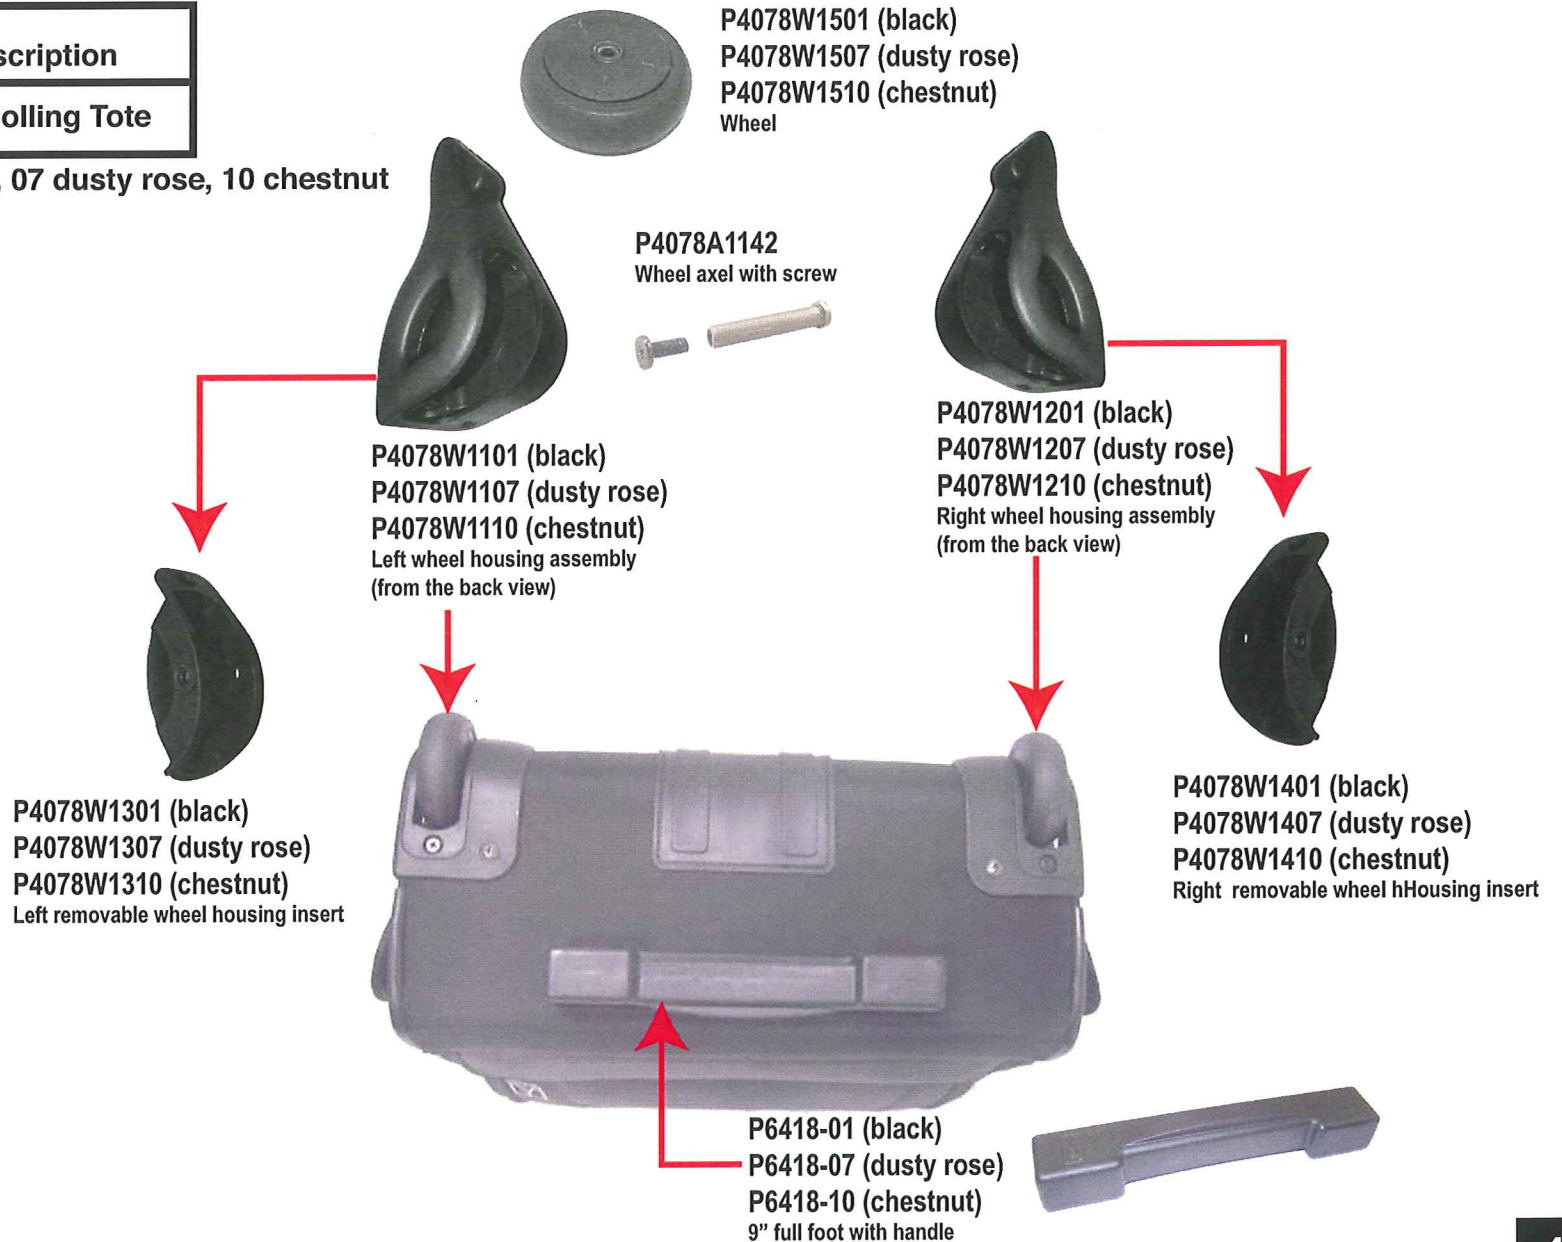

Travelpro® USA Crew⁷

Item Number	Description
4070813XX	Rolling Tote

XX (color): 01 black, 07 dusty rose, 10 chestnut

NOTE: Screws, Rivets and Hardwares sold separately. See Page 18 for details.