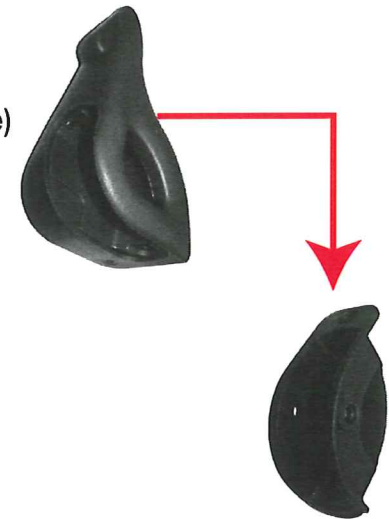

P4078W1401 (black)
P4078W1407 (dusty rose)
P4078W1410 (chestnut)
Right removable wheel housing insert