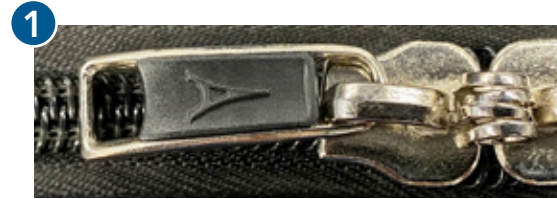

ZIPPER PULLS

XX (COLOR)

(01) MIDNIGHT BLACK, (22) OCEAN BLUE, (05) VELVET PURPLE

1 #10 INTERLOCKING SLIDER WITH LOGO
MIDNIGHT BLACK: P40117Z1001
OTHER COLOR: P8026Z10XX

2 #8 INTERLOCKING SLIDER WITH LOGO
MIDNIGHT BLACK: P40117Z0801L
OTHER COLOR: P8026Z08XXL

3 #5 EXP-SLIDER WITH LOGO PULL
MIDNIGHT BLACK: P40117Z1001
OTHER COLOR: P8026Z10XX

4 #8 EXP-SLIDER WITH RUBBER PULL
MIDNIGHT BLACK: P40117Z1001
OTHER COLOR: P8026Z10XX

5 INTERIOR #5 SLIDER WITH LOGO PULL
MIDNIGHT BLACK: P40117Z1001
OTHER COLOR: P8026Z10XX