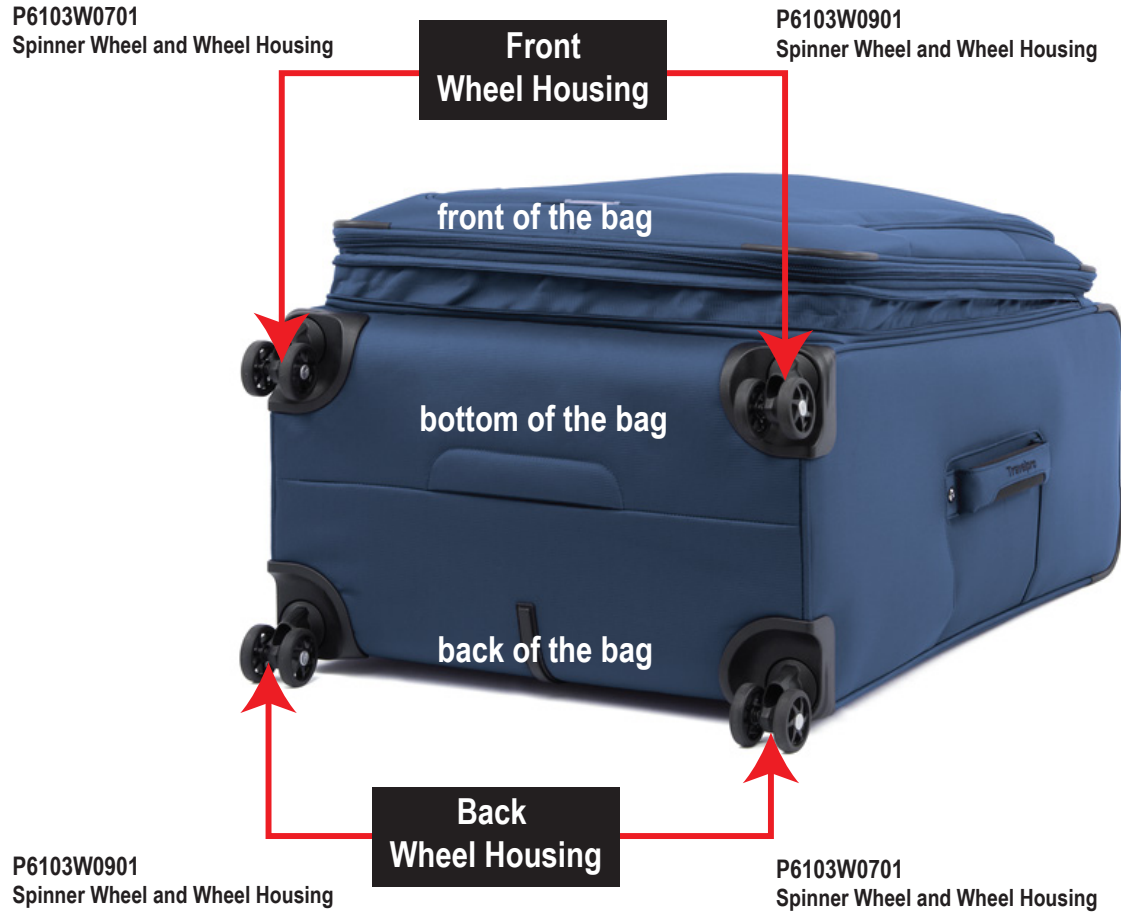

Item Number	Description
TP6103C65XX	25" Expandable Spinner
TP6103C69XX	29" Expandable Spinner

SPINNER BAGS BOTTOM (4 WHEEL CARRY-ON)

1. XX (color):
   01 Midnight Black
   11 Orchid Purple
   12 Steel Blue

NOTE: All replacement parts may not be the same (matching) as original. Hardwares and Zippers sold separately. See page 3.