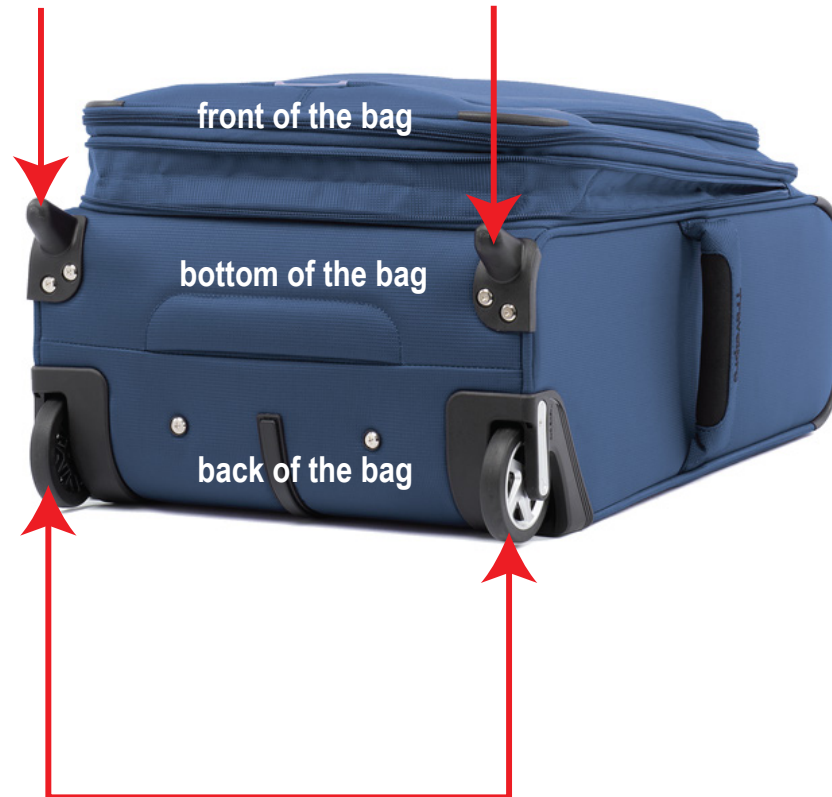

Item Number	Description
TP6103C13XX	Rolling Tote
TP6103C40XX	Rolling Carry-On Garm. Bag
TP6103C77XX	Rolling UnderSeat Carry-On
TP6103C22XX	22" Carry-On Exp. Rollaboard

ROLLABOARD BAGS BOTTOM (2 WHEEL CARRY-ON / CHECKED BAGS)

XX (color):
01 Midnight Black
11 Orchid Purple
12 Steel Blue

P40117F1101
Left wheel housing assembly
(from the bottom view)

P40117F1201
Right wheel housing assembly
(from the bottom view)

P40117W0101
Wheel

P40117W0401
Wheel

NOTE: All replacement parts may not be the same (matching) as original. Hardwares and Zippers sold separately. See page 3.