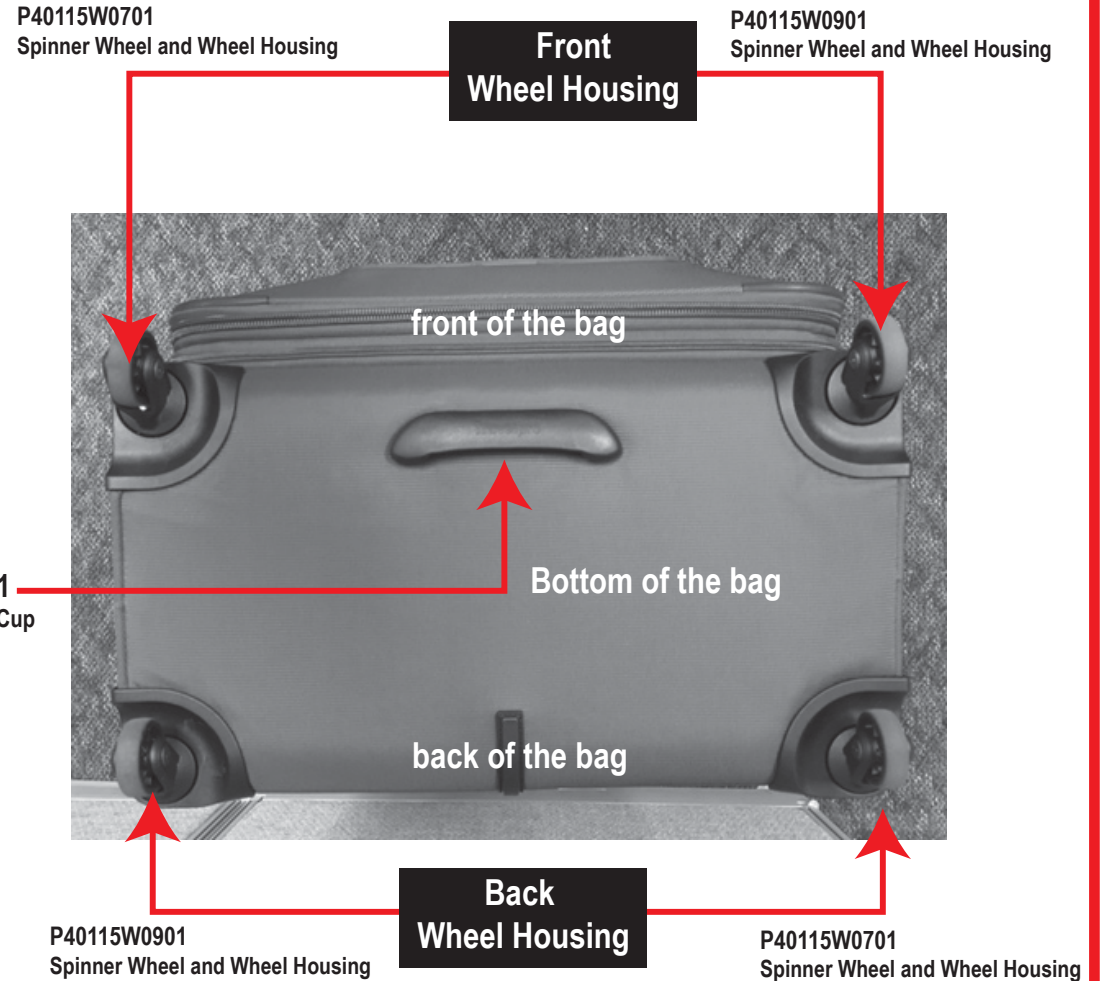

25" and 29" Spinner