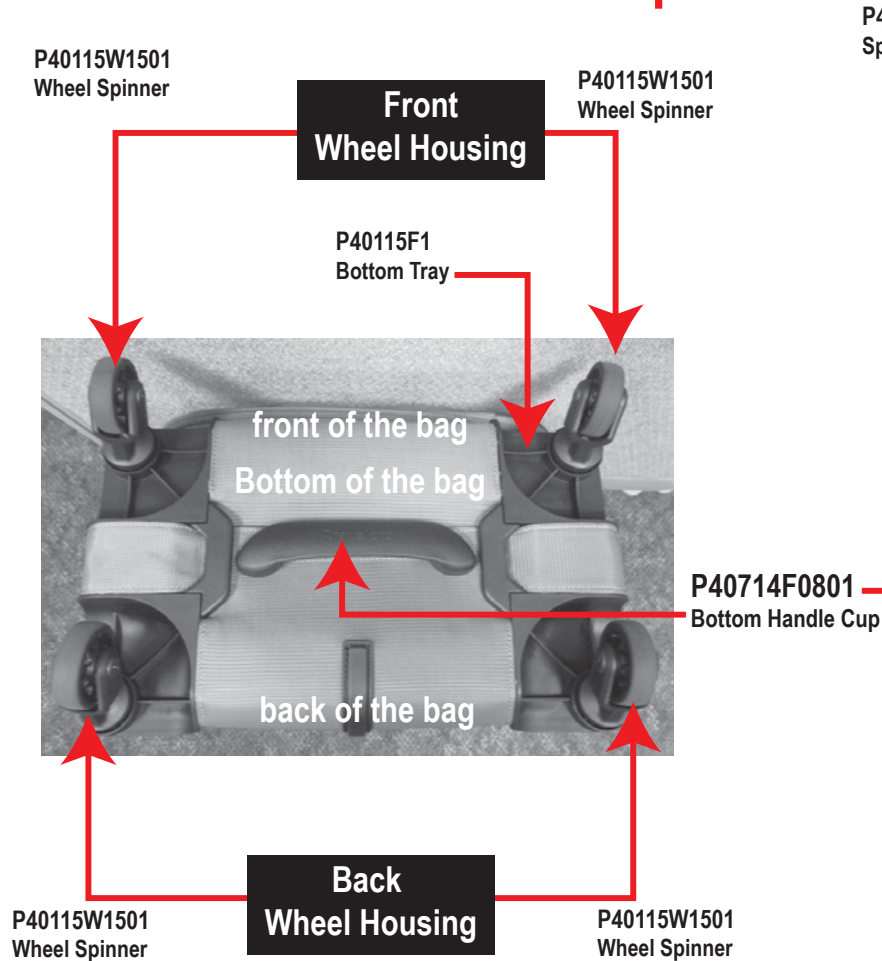

Rolling Tote, Carry-On Rolling Garment Bag and all Rollaboards

PGEN12W0101
Left wheel housing assembly
(from the bottom view)

PGEN12W0401
Right wheel housing assembly
(from the bottom view)

P40714F0801
Bottom Handle Cup

PGEN14F0201
Bottom foot

NOTE: All replacement parts may not be the same (matching) as original. Screws, Rivets and Hardware sold separately.

18" and 21" Spinner

25" and 29" Spinner

Rolling Tote

NOTE: All replacement parts may not be the same (matching) as original. Screws, Rivets and Hardware sold separately.