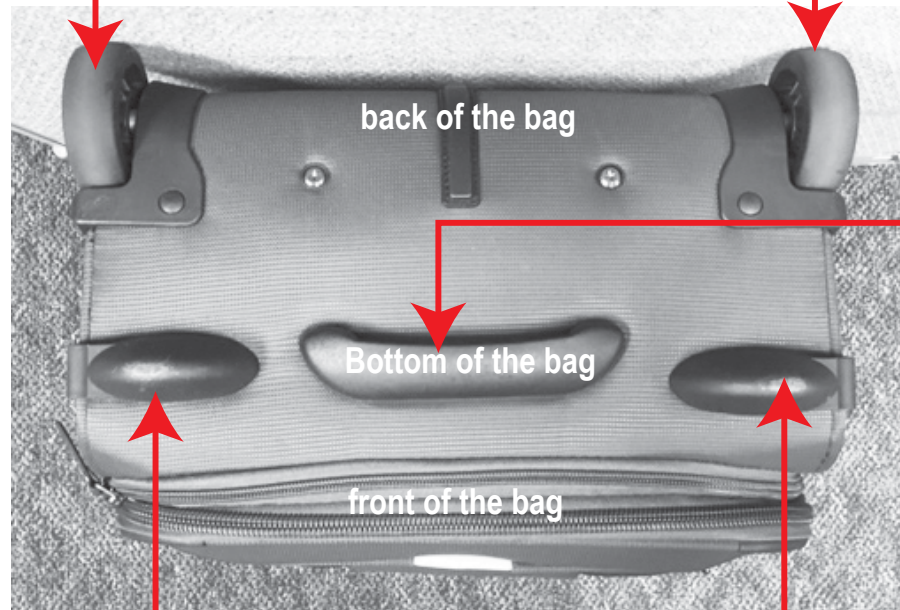

Rolling Tote, Carry-On Rolling Garment Bag and all Rollaboards

PGEN12W0101
Left wheel housing assembly
(from the bottom view)

PGEN12W0401
Right wheel housing assembly
(from the bottom view)

P40714F0801
Bottom Handle Cup

PGEN14F0201
Bottom foot

NOTE: All replacement parts may not be the same (matching) as original. Screws, Rivets and Hardware sold separately.