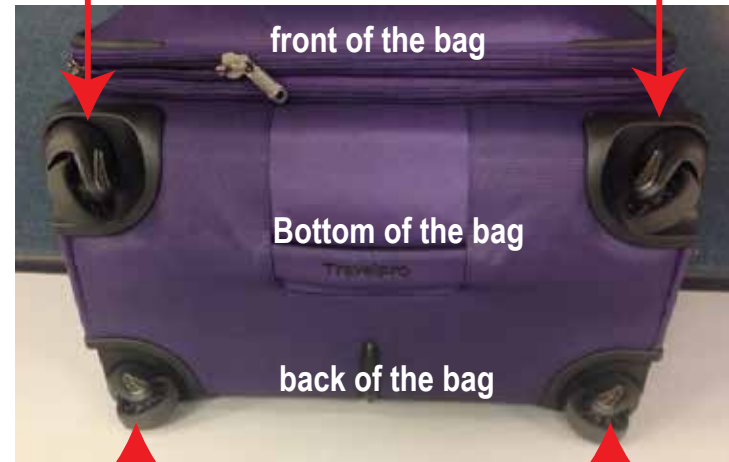

21", 25" 29" EXP-Spinner

PGEN14W0901 **Left Wheel Housing** **Front Wheel Housing** PGEN14W0901 **Right Wheel Housing**

PGEN14W0901
Left Wheel Housing

Back Wheel Housing

PGEN14W0901
Right Wheel Housing