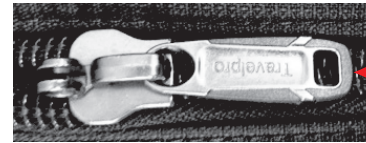

PGEN14Z0911
PGEN14Z0901
#10 Interlocking slider with logo pull

PGEN14Z0611
PGEN14Z0601
#8 Interlocking slider with logo pull