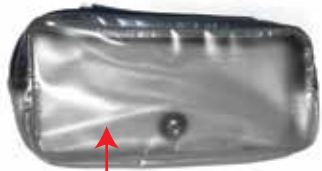

Item Number	Description
4091873XX	Regional Duffel

XX (color):
01 Shadow Black

P40918WP01
Removable Wet Zipper Pocket