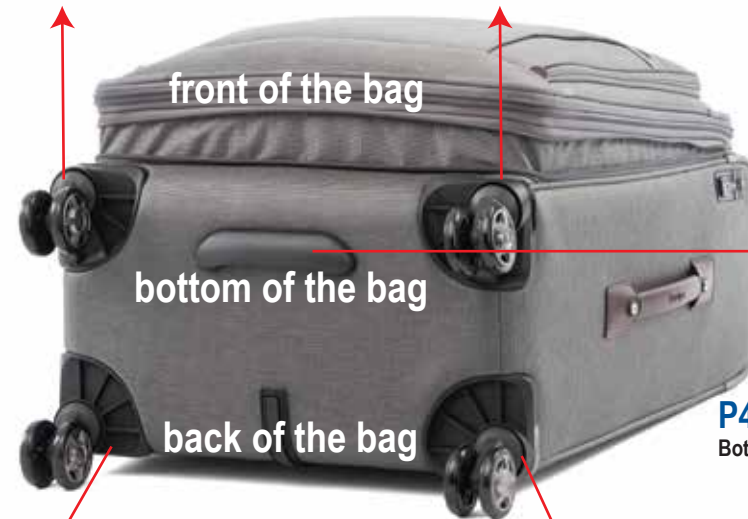

front of the bag

bottom of the bag

back of the bag

P40918T0801
Bottom Handle Cup

P40918W0801
Left side Spinner Wheel
(from the back view of the bag)

P40918W1001
Right side Spinner Wheel
(from the back view of the bag)