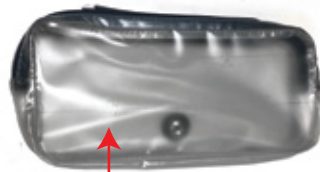

P40918T0201 (Shadow Black / Vintage Gray)
P40918T0204 (Rich Espresso)
P40918T0209 (Bordeaux)
Removable Garment Sleeve

P40918WP01
Removable Wet Zipper Pocket

Top Carry Handle
See Page 4 for details.

#8 slider with logo pull

#8 expansion zipper pull

Side Carry Handle
See Page 4 for details.