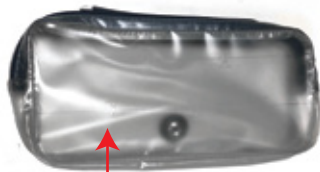

P40918WP02

Removable Wet Zipper Pocket
(16" X 8")

*See Page 7 for zipper details