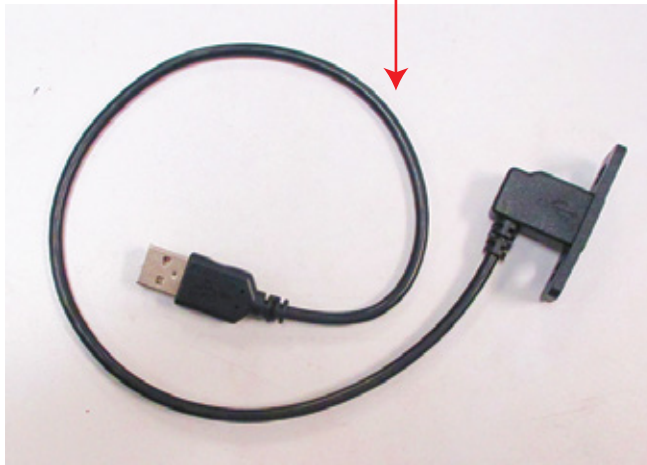

**Inner USB bracket
with USB cable cord**
P40716U0101