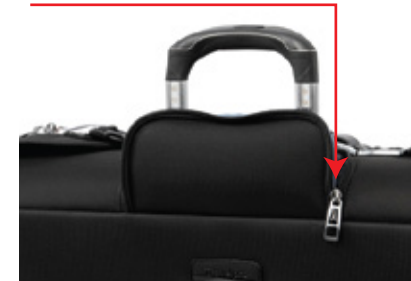

Item Number	Description
4091840XX	Carry-On Rolling Garment Bag

XX (color):
01 Shadow Black

#5 slider with logo pull