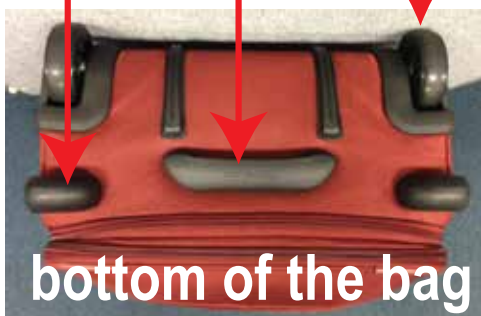

#8 slider with logo pull
See Page 6 for details

P40712B0601
Attachment Clip Base

- P40913H1201**
20" EXP-Business Plus Rollaboard
3 Stage Retractable Handle system
- P40913H1101**
22" EXP-Rollaboard Suiter
3 Stage Retractable Handle system
- P40913H1301**
24" EXP-Rollaboard Suiter
2 Stage Retractable Handle system
- P40913H1401**
26" EXP-Rollaboard Suiter
2 Stage Retractable Handle system
- P40913H0301**
28" EXP-Rollaboard Suiter
2 Stage Retractable Handle system

Top and Side Carry Handle
See Page 3 for details.

#8 expansion zipper pull
See Page 6 for details

bottom of the bag

All zipper pulls see Page 6 for details

NOTE: All replacement parts may not be the same (matching) as original. Screws, Rivets and Hardwares sold separately. See Page 2 for details.