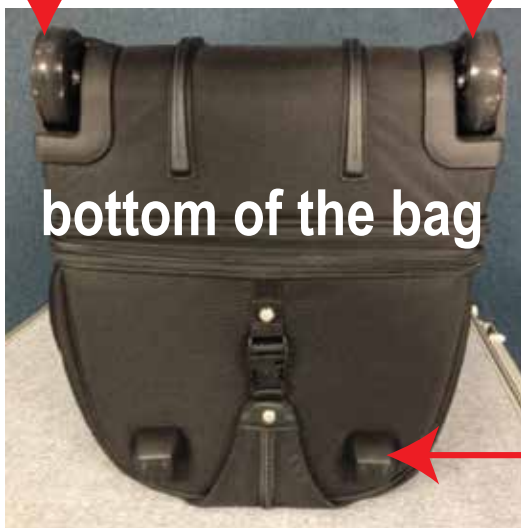

See Page 4 for details.

#8 slider with logo pull
See Page 6 for details

#8 expansion zipper pull
See Page 6 for details

P40913F0201
Duffel Bottom Foot

P40913h1701
2 Stage Retractable Handle system

Top Carry Handle
See Page 3 for details.