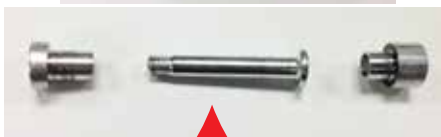

Parts Catalog

Platinum[®]Magna[™]

Luxury of the Perfect Roll.

Travelpro[®] ⋮ The choice of flight crews
and frequent travelers.[®]

	Description	Part Number	Usage
	11X4X18mm Crosshead Screw w/ Nylock Nut	PGEN0S0042 (SILVER)	For Top/ Side Carry Handles, Bottom Feet
	Machine Screw	P8166	For Interior Use On Wheel Housing, Handle Bezel, Inner Bracket and Tubes
	20mm Diameter Flat Metal Washer	PGEN0S0200	For Top/ Side Carry Handle, Bottom Feet, Attachment Clip Base and Wheel Housing
	4X16mm Metal Screw w/Rubber Glue	PGEN0S0101	For Top Carry Handle
	10X4X23mm Crosshead Screw w/ Nylock Nut	P7157 (black)	For Outer Wheel Housing
	11X4X18mm Crosshead Screw w/ Nylock Nut	PGEN0S0001 (black)	For Outer Wheel Housing

P40913H0801
Top and Side Carry Handle Grip

Luxury of the Perfect Roll.

P
wheel with metal bearings

Wheel Cover Cap with Screw

P40913A1142
Wheel axel with (2) ball bearing

Wheel Cover Cap with Screw

P40913W0401
Right wheel housing assembly with Wheel Cover Cap with Screw (from the bottom view of the bag)