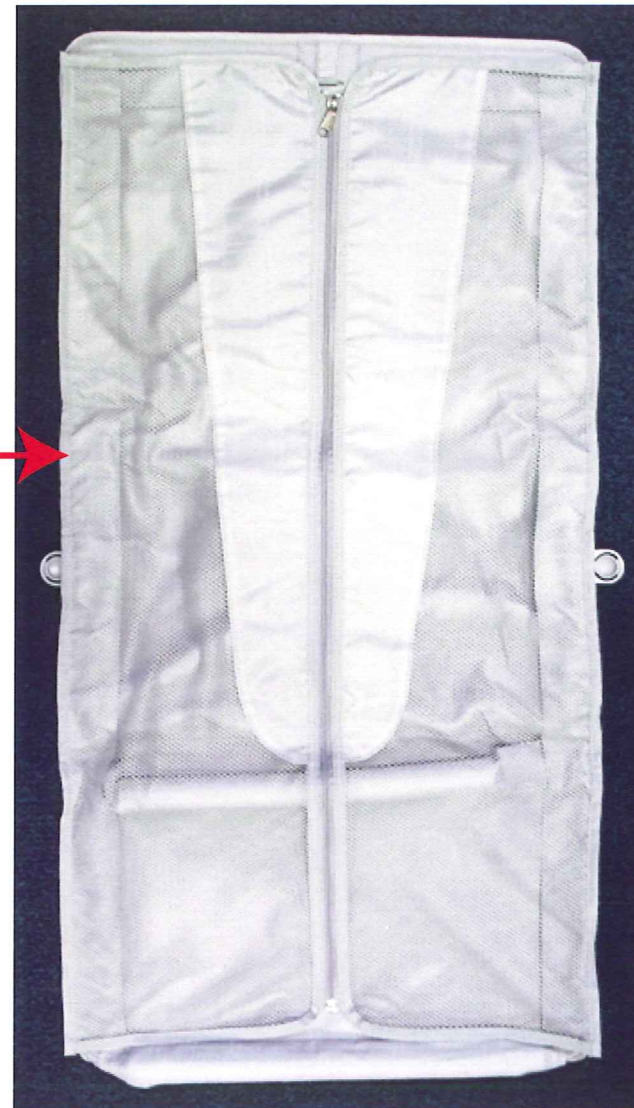

XX (color): 01 black, 09 wine

P4091T1002 (black)

P4091T1005 (wine)

Removable garment sleeve for **20"** Rollaboard Wide Body **ONLY**

P4091T0602 (black)

P4091T0605 (wine)

Removable garment sleeve for **22"** and **24"** Rollaboard **ONLY**

P4091T0802 (black)

P4091T0805 (wine)

Removable garment sleeve for **26"** and **28"** Rollaboard **ONLY**

NOTE: All replacement parts may not be the same (matching) as original. Screws, Rivets and Hardwares sold separately. See Page 2 for details. 8/23/2011