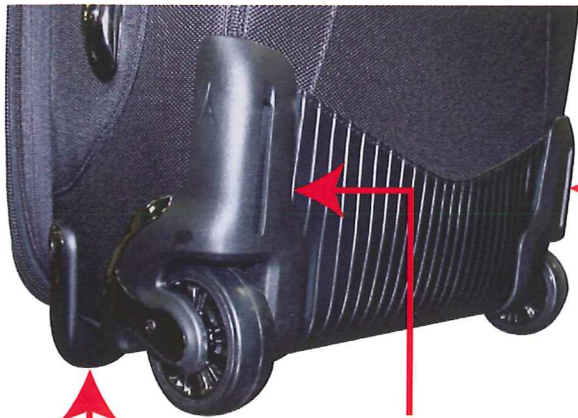

P4091W0101
Left wheel housing assembly

Platinum®7

Travelpro® The choice of flight crews and frequent travelers.™